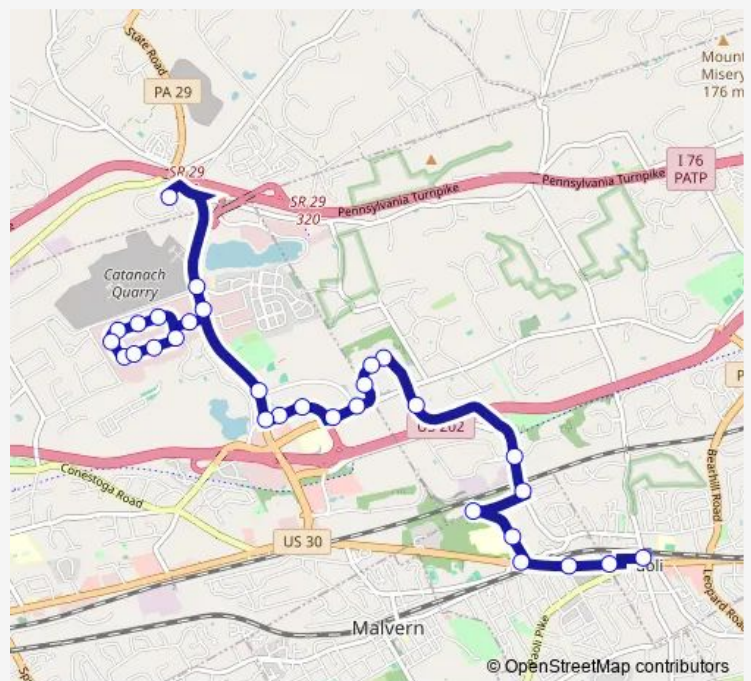

# Bus 206 Commons at Great Vly to Paoli Sta

[Go to website](#)

**Direction**  
 General Warren Blvd & Otis - Fs — Paoli Regional Rail Station

29 stops

[Open route schedule](#)

- General Warren Blvd & Otis - Fs
- General Warren Blvd & Morehall Rd
- Morehall Rd & Flat Rd
- Great Valley Pkwy & Morehall Rd - MBFS
- Great Valley Pkwy & 27 43 Bldg
- Great Valley Pkwy & 45 67 Bldg
- Great Valley Pkwy & 77 123 Bldg
- Great Valley Pkwy & 125 Bldg
- Great Valley Pkwy & 155 Bldg
- Great Valley Pkwy & 201 Bldg
- Great Valley Pkwy & 257 275 Bldg
- Great Valley Pkwy & Technology Dr
- Great Valley Pkwy & Morehall Rd
- Morehall Rd & Valley Stream Pkwy - FS
- Liberty Blvd & Morehall Rd - MBFS
- Liberty Blvd & Swedesford Rd - MBNS
- Swedesford Rd & Liberty Blvd - MBFS
- Swedesford Rd & Valley Stream Pkwy
- Chesterfield Pkwy & Swedesford Rd - MBFS
- Chesterfield Pkwy & 600
- Chesterfield Pkwy & 300

**Route schedule**

General Warren Blvd & Otis - Fs — Paoli Regional Rail Station

Monday	14:55-17:54
Tuesday	14:55-17:54
Wednesday	14:55-17:54
Thursday	14:55-17:54
Friday	14:55-17:54
Saturday	—
Sunday	—

**Route info**

Direction: General Warren Blvd & Otis - Fs

Stops: 29

Trip Duration: 0 hour 25 min

206 — Commons at Great Vly to Paoli Sta

Cedar Hollow Rd & Swedesford Rd - MBFS

Cedar Hollow Rd & Vanguard Blvd - FS

Cedar Hollow Rd & Industrial Blvd

Industrial Blvd & West Industrial Blvd

Industrial Blvd & Paoli Hospital

Lancaster Av & Cedar Hollow Rd

Lancaster Av & Plank Av

Paoli Regional Rail Station