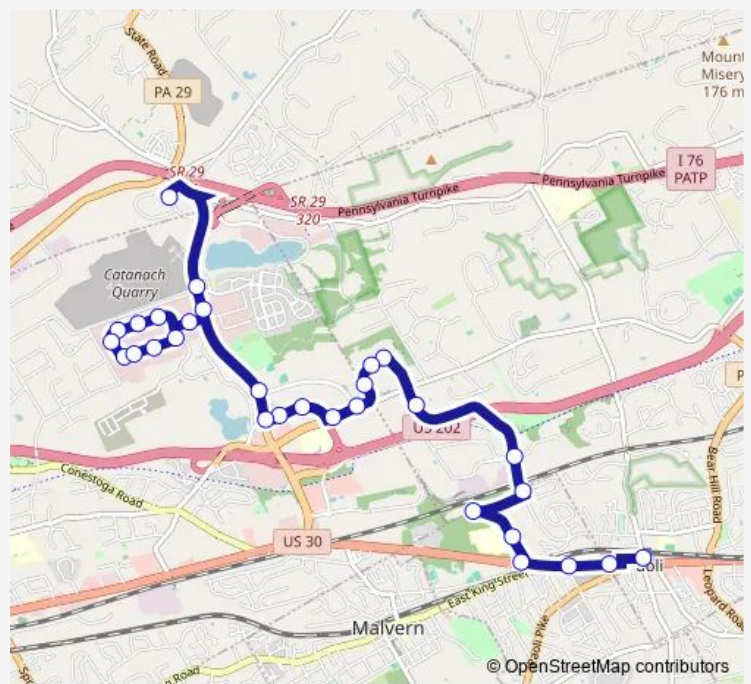

Bus 206 Commons at Great Vly to Paoli Sta

[Go to website](#)

Direction
 General Warren Blvd & Otis - Fs — Paoli Regional Rail Station
 29 stops
[Open route schedule](#)

- General Warren Blvd & Otis - Fs
- General Warren Blvd & Morehall Rd
- Morehall Rd & Flat Rd
- Great Valley Pkwy & Morehall Rd - Mbfs
- Great Valley Pkwy & 27 43 Bldg
- Great Valley Pkwy & 45 67 Bldg
- Great Valley Pkwy & 77 123 Bldg
- Great Valley Pkwy & 125 Bldg
- Great Valley Pkwy & 155 Bldg
- Great Valley Pkwy & 201 Bldg
- Great Valley Pkwy & 257 275 Bldg
- Great Valley Pkwy & Technology Dr
- Great Valley Pkwy & Morehall Rd
- Morehall Rd & Valley Stream Pkwy - Fs
- Liberty Blvd & Morehall Rd - Mbfs
- Liberty Blvd & Swedesford Rd - Mbns
- Swedesford Rd & Liberty Blvd - Mbfs
- Swedesford Rd & Valley Stream Pkwy
- Chesterfield Pkwy & Swedesford Rd - Mbfs
- Chesterfield Pkwy & 600
- Chesterfield Pkwy & 300

Route schedule

General Warren Blvd & Otis - Fs — Paoli Regional Rail Station

| | |
|-----------|-------------|
| Monday | 14:55-17:54 |
| Tuesday | 14:55-17:54 |
| Wednesday | 14:55-17:54 |
| Thursday | 14:55-17:54 |
| Friday | 14:55-17:54 |
| Saturday | — |
| Sunday | — |

Route info

Direction: General Warren Blvd & Otis - Fs
 Stops: 29
 Trip Duration: 0 hour 26 min

206 — Commons at Great Vly to Paoli Sta

Cedar Hollow Rd & Swedesford Rd - Mbfs

Cedar Hollow Rd & Vanguard Blvd - Fs

Direction: Paoli Regional Rail Station

Stops: 30

Trip Duration: 0 hour 28 min

Great Valley Pkwy & 201 Bldg

Great Valley Pkwy & 257 275 Bldg

Great Valley Pkwy & Technology Dr

Morehall Rd & Great Valley - Fs

Morehall Rd & Atwater Dr - Fs