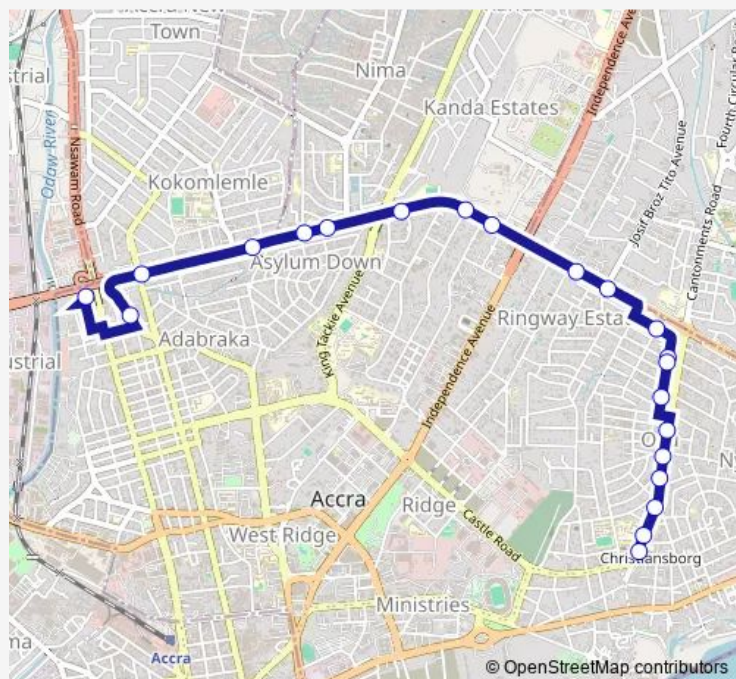

Bus 206 Osu RE ↔ Circle

[Go to website](#)

Direction

Circle — Osu

21 stops

[Open route schedule](#)

- Circle
- Mr. Biggs
- Mami Dokuno
- Paloma
- Multi Choice
- Kanda
- Mobil
- GBC First
- GBC Second
- Police Headquarters
- Fire Service
- Danquah
- Zenith
- Afridom
- Ssnit
- Frankies
- Papaye
- Shell
- Osu Shell
- Presby School Junction
- Osu

Route schedule

Circle — Osu

Monday	06:00
Tuesday	06:00
Wednesday	06:00
Thursday	06:00
Friday	06:00
Saturday	06:00
Sunday	06:00

Route info

Direction: Circle

Stops: 21

Trip Duration: 0 hour 26 min

206 — Osu RE ↔ Circle

Direction

Osu — Circle

14 stops

[Open route schedule](#)

Osu

Papaye

Snnit

Penta Hotel

Friday 06:00

Saturday 06:00

Sunday 06:00

Route info

Direction: Osu

Stops: 14

Trip Duration: 0 hour 24 min

206 Bus time schedules and route maps are available in an offline PDF at busmaps.com. Use the busmaps.com website to see live bus times, train schedule or subway schedule, and step-by-step directions for all public transit in Accra