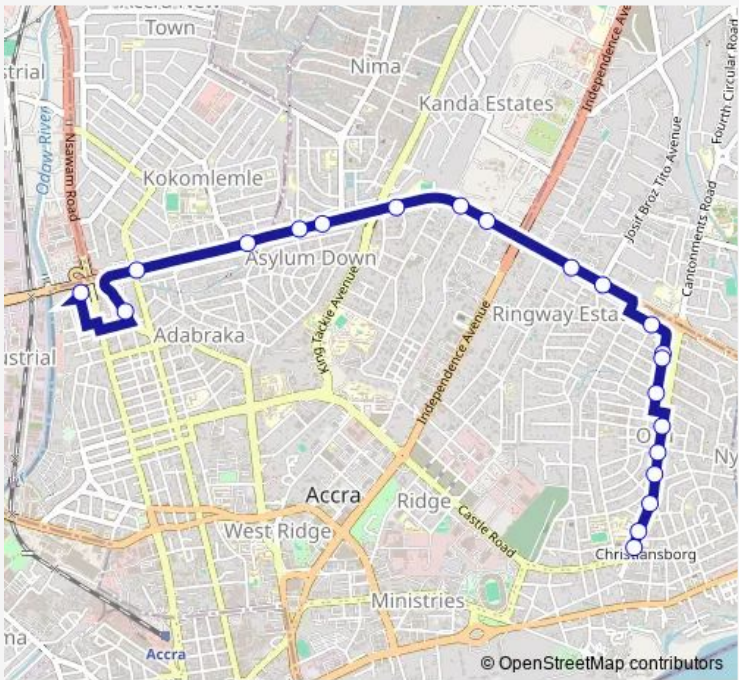

Bus 206 Osu RE ↔ Circle

[Go to website](#)

Direction
 Circle — Osu
 21 stops
[Open route schedule](#)

- Circle
- Mr. Biggs
- Mami Dokuno
- Paloma
- Multi Choice
- Kanda
- Mobil
- GBC First
- GBC Second
- Police Headquarters
- Fire Service
- Danquah
- Zenith
- Afridom
- Ssnit
- Frankies
- Papaye
- Shell
- Osu Shell
- Presby School Junction
- Osu

Route schedule	
Circle — Osu	
Monday	06:00
Tuesday	06:00
Wednesday	06:00
Thursday	06:00
Friday	06:00
Saturday	06:00
Sunday	06:00

Route info
 Direction: Circle
 Stops: 21
 Trip Duration: 0 hour 26 min

206 — Osu RE ↔ Circle **BusMaps**

Direction

Osu — Circle

14 stops

[Open route schedule](#)

Osu

Papaye

Snnit

Penta Hotel

Friday 06:00

Saturday 06:00

Sunday 06:00

Route info

Direction: Osu

Stops: 14

Trip Duration: 0 hour 24 min

206 Bus time schedules and route maps are available in an offline PDF at busmaps.com. Use the busmaps.com website to see live bus times, train schedule or subway schedule, and step-by-step directions for all public transit in Accra