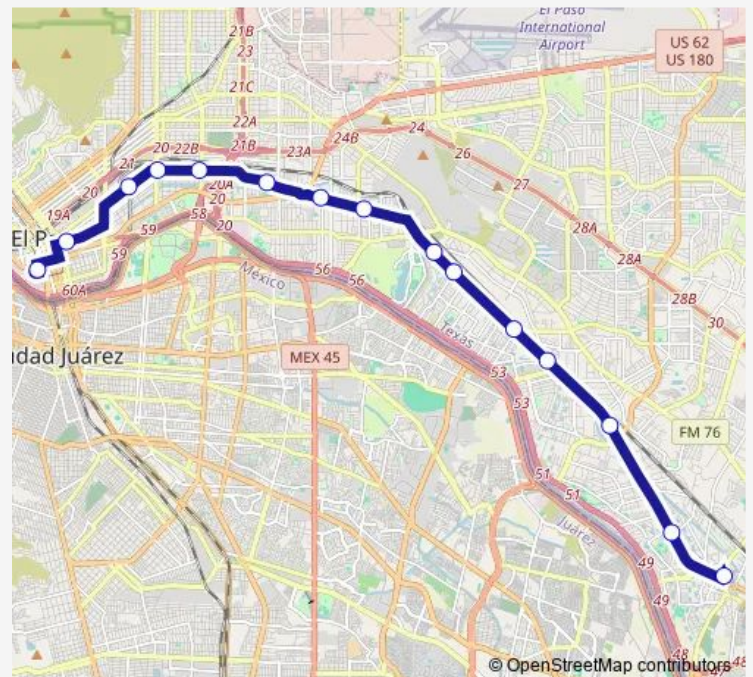

Myrtle/Eucalyptus RTS 2

Sanantoinio/Toltecrts 2

Downtown Transit Ctr Bay N

Route schedule

Mission Valley TC Bay D — Downtown Transit Ctr Bay N

Monday 05:00-19:30

Tuesday 05:00-19:30

Wednesday 05:00-19:30

Thursday 05:00-19:30

Friday 05:00-19:30

Saturday 08:00-18:00

Sunday 08:00-18:00

Route info

Direction: Mission Valley TC Bay D

Stops: 15

Trip Duration: 0 hour 45 min

Direction

Downtown Transit Ctr Bay N — Mission Valley TC Bay D

16 stops

[Open route schedule](#)

Downtown Transit Ctr Bay N

San Antonio Transit Terminal

Texas/Ange Rts

Texas/Laurel Rts

Wednesday 05:00-19:00

Thursday 05:00-19:00

Friday 05:00-19:00

Saturday 08:00-18:00

Sunday 08:00-17:10

Route info

Direction: Downtown Transit Ctr Bay N

Stops: 16