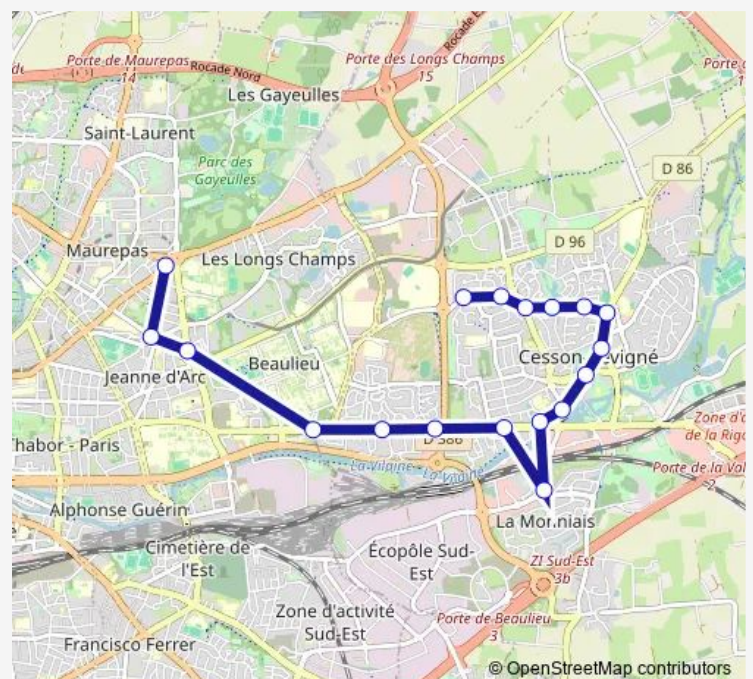

### Direction

Joliot-Curie — Cormier

18 stops

[Open route schedule](#)

Joliot-Curie

Assomption

Docteur Quentin

Tournebride

Métairies Chalotais

La Coulée

Fontenelle

Mare Pavée

Les Lacs

Cormier

### Route schedule

Joliot-Curie — Cormier

Monday 17:00

Tuesday 17:00

Wednesday 12:17

Thursday —

Friday —

Saturday —

### Route info

Direction: Joliot-Curie

Stops: 18

Trip Duration: 0 hour 31 min

**Direction**

Métairies Chalotais — Joliot-Curie

13 stops

[Open route schedule](#)