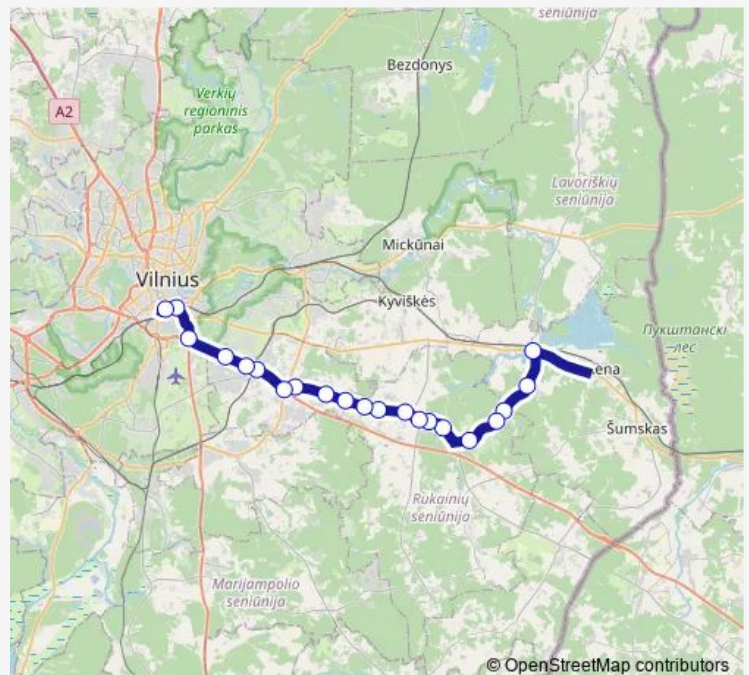

Thursday 05:40

Friday 05:40

Saturday —

Sunday —

Route info

Direction: Kena

Stops: 21

Trip Duration: 0 hour 46 min