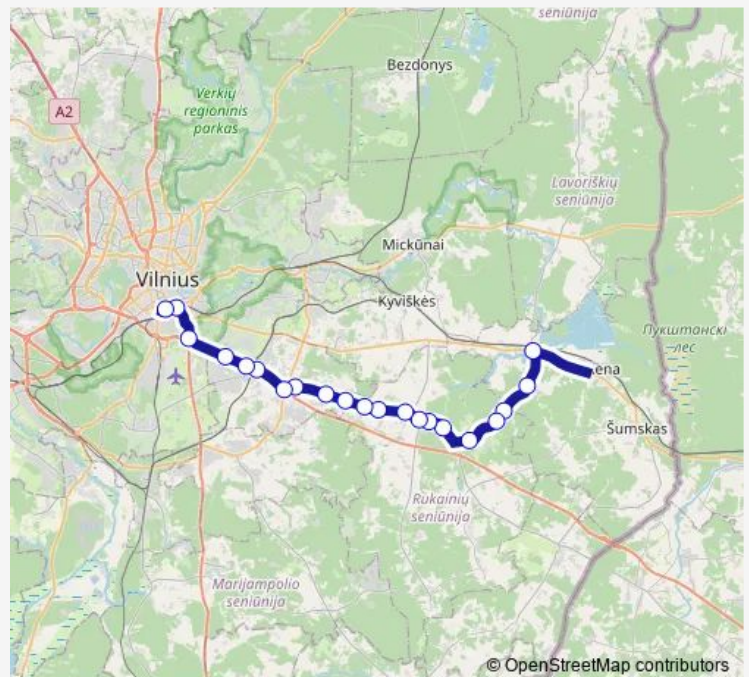

Žirnių st.

Pelesos st.

Vilniaus autobusų stotis

Route schedule

Kena — Vilniaus autobusų stotis

Monday	05:40
Tuesday	05:40
Wednesday	05:40
Thursday	05:40
Friday	05:40
Saturday	—
Sunday	—

Route info

Direction: Kena

Stops: 21

Trip Duration: 0 hour 46 min

■ 206 — Vilnius (AS) - Kalveliai per Rukainius, Kena

BusMaps

206 Bus time schedules and route maps are available in an offline PDF at busmaps.com. Use the busmaps.com website to see live bus times, train schedule or subway schedule, and step-by-step directions for all public transit in Vilnius