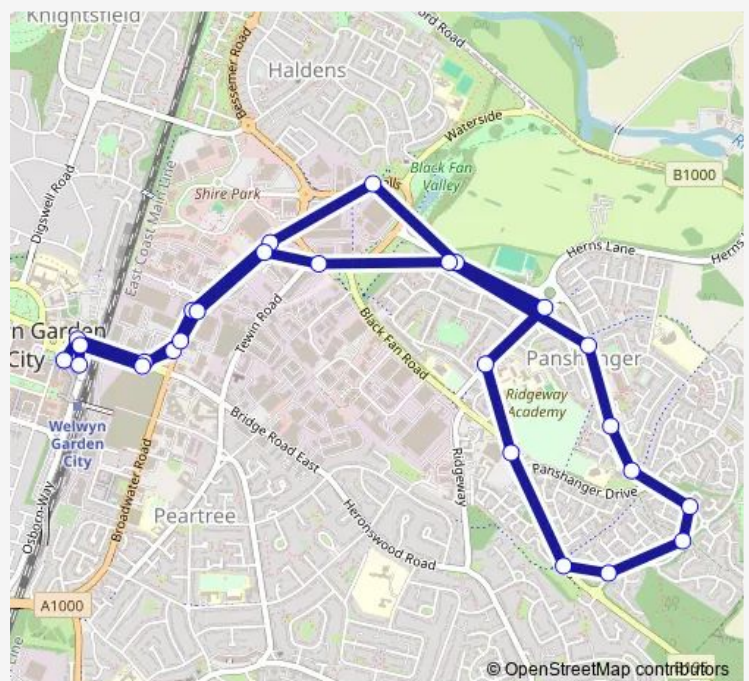

### Direction

Bus Station — Bus Station

26 stops

[Open route schedule](#)

Bus Station

Waitrose

Broadwater Road

Aldi

Royal Mail Depot

Business Parks North

Waterside

Windhill

Herns Way

Sir Frederic Osborn School

Morrisons

Sylvan Way

### Route schedule

Bus Station — Bus Station

Monday —

Tuesday 08:45-14:45

Wednesday —

Thursday 08:45-14:45

Friday 08:45-14:45

Saturday —

### Route info

Direction: Bus Station

Stops: 26

Trip Duration: 0 hour 20 min

206 — Welwyn Garden City - Panshanger (Circular)

Royal Mail Depot

Aldi

Broadwater Road