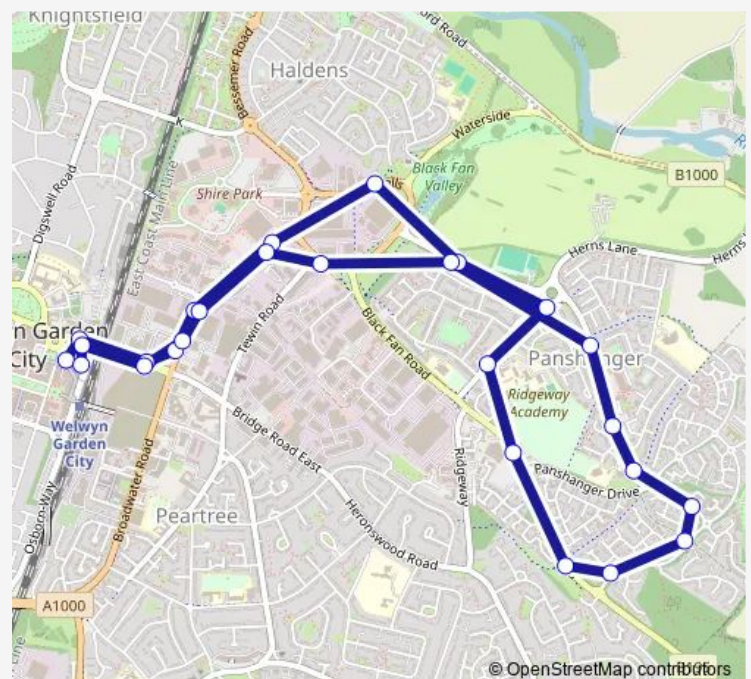

Bus 206 Welwyn Garden City - Panshanger (Circular)

[Go to website](#)

Direction

Bus Station — Bus Station

26 stops

[Open route schedule](#)

Bus Station

Waitrose

Broadwater Road

Aldi

Royal Mail Depot

Business Parks North

Waterside

Windhill

Herns Way

Sir Frederic Osborn School

Thursday 08:45-14:45

Friday 08:45-14:45

Saturday —

Sunday —

Route info

Direction: Bus Station

Stops: 26

Trip Duration: 0 hour 20 min

206 — Welwyn Garden City - Panshanger (Circular)

Royal Mail Depot

Aldi

Broadwater Road

Waitrose

Bus Station

206 Bus time schedules and route maps are available in an offline PDF at busmaps.com. Use the busmaps.com website to see live bus times, train schedule or subway schedule, and step-by-step directions for all public transit in Hertford