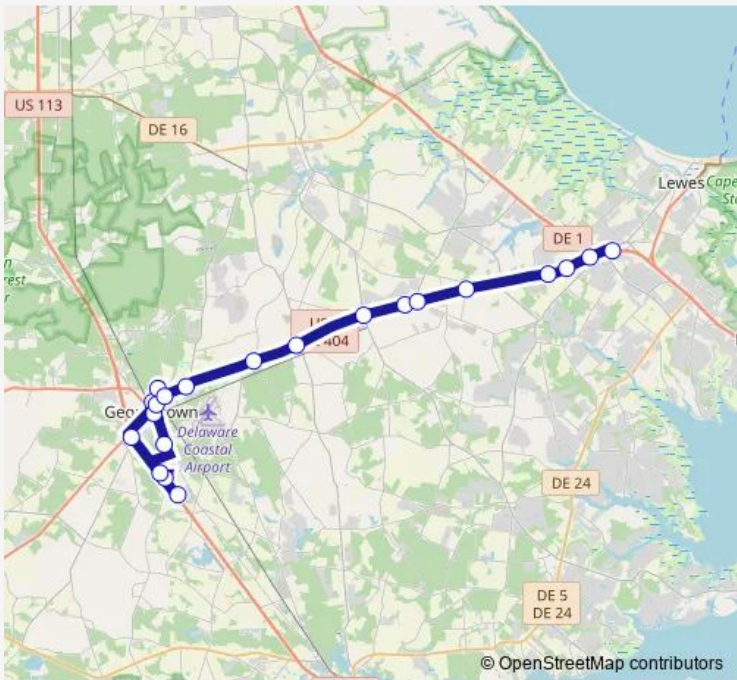

**Bus 206 Georgetown / Lewes Tc**

[Go to website](#)

**Direction**  
 Georgetown Transit Hub — Lewes Transit Center  
 21 stops  
[Open route schedule](#)

- Georgetown Transit Hub
- Perdue Georgetown
- US RT 113 @ Georgetown Plaza Sc
- Sussex Correctional Institution
- Adams State Service Center AT Bedford St
- Georgetown Probation & Parole
- S Bedford ST @ Family SER Bldg
- S Bedford ST @ Harris Alley Bodies Market
- US RT 9 @ N Railroad Ave
- US RT 9 @ Dollar Store
- US RT 9 @ Airport Rd
- US RT 9 @ Stiener Rd
- US RT 9 @ DEL RT 30
- US RT 9 @ DEL RT 5
- US RT 9 @ OP Hunters Mill
- US RT 9 @ Fisher Rd
- US RT 9 @ RD 281
- US RT 9 @ OP Sussex East
- US RT 9 Opposite THE Vineyards Social Security Eb
- US RT 9 @ Stingey Ln
- Lewes Transit Center

**Route schedule**  
 Georgetown Transit Hub — Lewes Transit Center

Monday	05:30-21:45
Tuesday	05:30-21:45
Wednesday	05:30-21:45
Thursday	05:30-21:45
Friday	05:30-21:45
Saturday	06:05-22:10
Sunday	—

**Route info**  
 Direction: Georgetown Transit Hub  
 Stops: 21  
 Trip Duration: 0 hour 36 min

206 — Georgetown / Lewes Tc **BusMaps**

**Direction**

Lewes Transit Center — Georgetown Transit Hub

22 stops

[Open route schedule](#)

Lewes Transit Center

US RT 9 @ Stingey La

US RT 9 @ THE Vineyards Social Security Wb

US RT 9 @ Sussex East

US RT 9 @ RD 281

US RT 9 @ Fisher Rd

US RT 9 @ Hunters Mill

US RT 9 @ DEL RT 5

US RT 9 @ Emerson Way

US RT 9 @ DEL RT 30

US RT 9 OP Stiener Rd