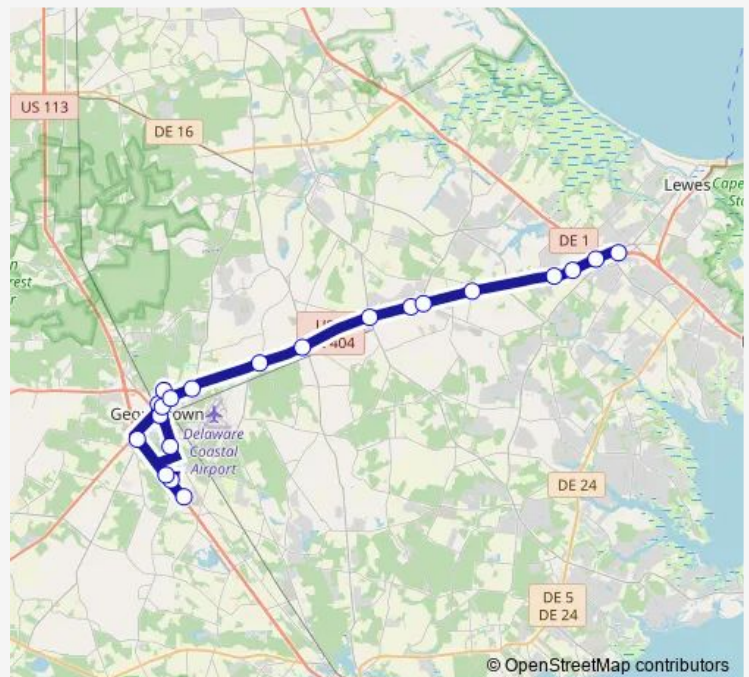

US RT 9 @ RD 281

US RT 9 @ OP Sussex East

US RT 9 Opposite THE Vineyards Social Security Eb

US RT 9 @ Stingey Ln

Lewes Transit Center

Route schedule

Georgetown Transit Hub — Lewes Transit Center

Monday 05:30-21:45

Tuesday 05:30-21:45

Wednesday 05:30-21:45

Thursday 05:30-21:45

Friday 05:30-21:45

Saturday 06:05-22:10

Sunday —

Route info

Direction: Georgetown Transit Hub

Stops: 21

Trip Duration: 0 hour 38 min

206 — Georgetown / Lewes Tc

**Direction**

Lewes Transit Center — Georgetown Transit Hub

22 stops

[Open route schedule](#)

Lewes Transit Center