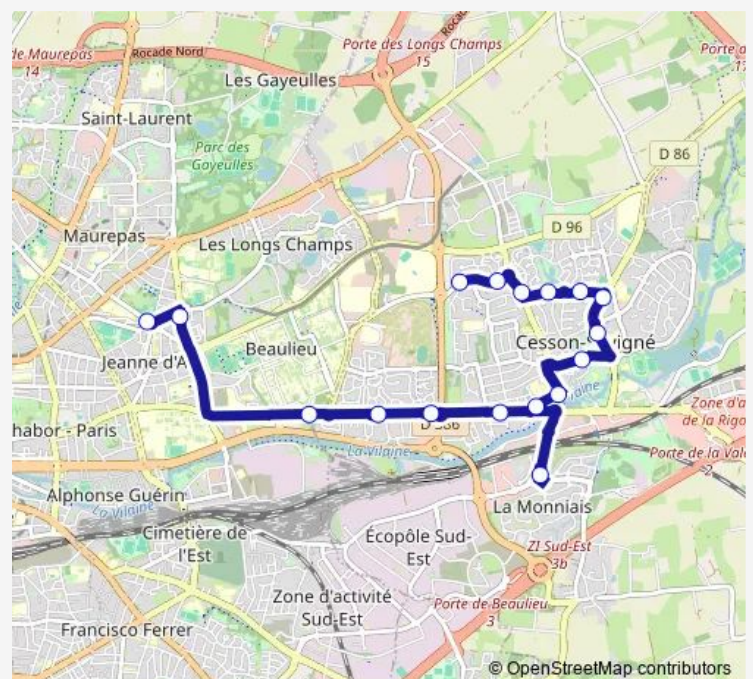

La Coulée

Fontenelle

Mare Pavée

Les Lacs

Cormier

### Route schedule

Assomption — Cormier

Monday 17:00

Tuesday 17:00

Wednesday 12:20

Thursday 17:00

Friday 17:00

Saturday —

### Route info

Direction: Assomption

Stops: 17

Trip Duration: 0 hour 29 min

**Direction**

Métairies Chalotais — Assomption

12 stops

[Open route schedule](#)