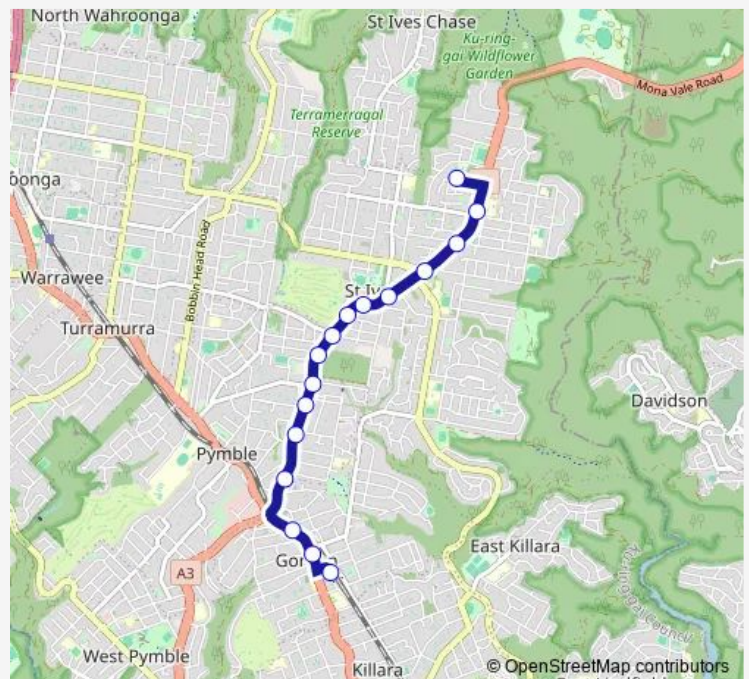

School Bus 206 Sydney Grammar Preparatoru School to Gordon Station

[Go to website](#)

Direction

Sydney Grammar School, Ayres Rd — Gordon Station, Stand C

16 stops

[Open route schedule](#)

Sydney Grammar School, Ayres Rd

Mona Vale Rd Opp Fairway Av

Mona Vale Rd Opp Telegraph Rd

Mona Vale Rd Opp Hope St

Mona Vale Rd After Woodlands Av

Mona Vale Rd Before Highlands Av

Pacific Hwy Opp Merriwa St

Pacific Hwy Opp Dumaresq St

Gordon Station, Stand C

Route schedule

Sydney Grammar School, Ayres Rd — Gordon Station, Stand C

Monday	15:05
Tuesday	15:05
Wednesday	15:05
Thursday	15:05
Friday	15:05
Saturday	—
Sunday	—

Route info

Direction: Sydney Grammar School, Ayres Rd

Stops: 16

Trip Duration: 0 hour 18 min

206 School Bus time schedules and route maps are available in an offline PDF at busmaps.com. Use the busmaps.com website to see live bus times, train schedule or subway schedule, and step-by-step directions for all public transit in Sydney