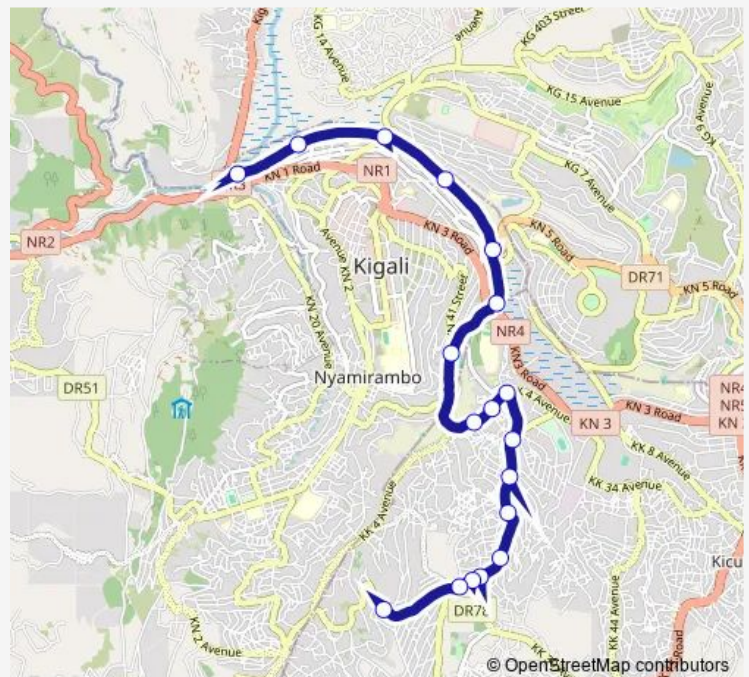

Thursday 05:57

Friday 05:57

Saturday —

Sunday —

Route info

Direction: Bwerankoli

Stops: 13

Trip Duration: 0 hour 34 min

206 — Royal - Zone II - 206

Direction

Nyabugogo tax park. — Bwerankori

18 stops

[Open route schedule](#)

Nyabugogo tax park.

Unknown

kukinamba 1 bus stop

Saturday —

Sunday —

Route info

Direction: bwerankori(trip start)

Stops: 16

Trip Duration: 1 hour 21 min

206 Bus time schedules and route maps are available in an offline PDF at busmaps.com. Use the busmaps.com website to see live bus times, train schedule or subway schedule, and step-by-step directions for all public transit in Kigali