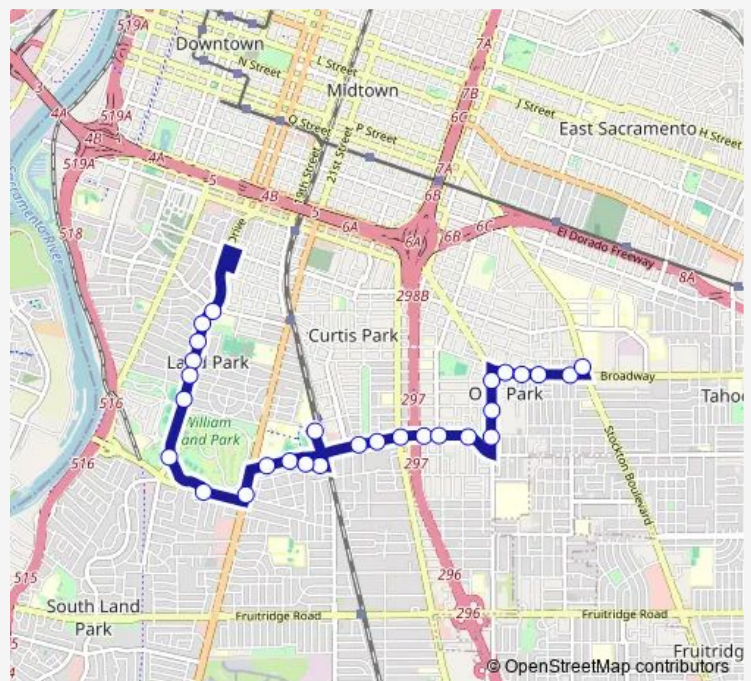

Bus 206 12th AVE - Sutterville Rd

[Go to website](#)

Direction
 Land Park DR & Vallejo WAY (Nb) — Stockton Blvd & Broadway (Nb)
 28 stops
[Open route schedule](#)

- Land Park DR & Vallejo WAY (Nb)
- Land Park DR & Marian WAY (Sb)
- Land Park DR & Perkins WAY (Sb)
- Land Park DR & 8TH AVE (Sb)
- Land Park DR & Teneight WAY (Sb)
- Land Park DR & 13th AVE (Sb)
- Land Park DR & 15th AVE (Sb)
- Sutterville RD & Mead AVE (Wb)
- Freeport Blvd & 20th AVE (Nb)
- Sutterville RD & 21st ST (Eb)
- Sutterville RD & 23rd ST (Eb)
- 24th ST & City College LRT (Nb)
- Sutterville Bypass & Attawa (Wb)
- Sutterville Bypass & 23rd ST (Wb)
- Sutterville RD & E Pacific AVE (Eb)
- Sutterville RD & Cutter AVE (Eb)
- 12th AVE & Franklin Blvd (Eb)
- 12th AVE & 32nd ST (Eb)
- 12th AVE & 33rd ST (Eb)
- 14th AVE & 36th ST (Eb)
- M L King JR Blvd & 12th AVE (Nb)

Route schedule

Land Park DR & Vallejo WAY (Nb) — Stockton Blvd & Broadway (Nb)

Monday	14:19
Tuesday	14:19
Wednesday	14:19
Thursday	14:19
Friday	14:19
Saturday	—
Sunday	—

Route info

Direction: Land Park DR & Vallejo WAY (Nb)

Stops: 28

Trip Duration: 0 hour 25 min

206 — 12th AVE - Sutterville Rd

M L King JR Blvd & 9TH AVE (Nb)

M L King JR Blvd & Broadway (Nb)

Broadway & 39th ST (Eb)

Broadway & SAN Carlos WAY (Eb)

Broadway & SAN Rafael WAY (Eb)

Broadway & 44th ST (Eb)

Stockton Blvd & Broadway (Nb)

Direction

Broadway & Stockton Blvd (Wb) — Land Park DR & Vallejo WAY (Nb)

27 stops

[Open route schedule](#)

Broadway & Stockton Blvd (Wb)

Broadway & 43rd ST (Wb)