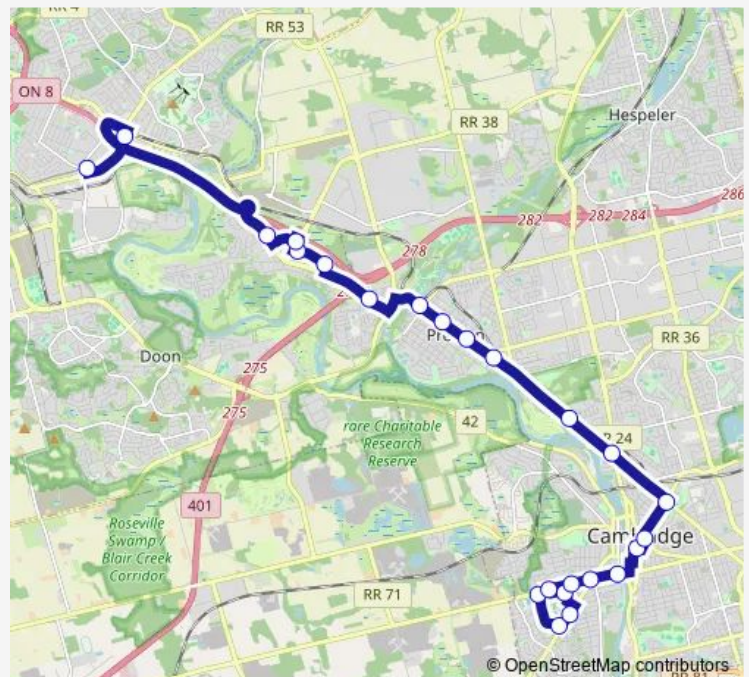

Delta Station

Beverly / Dundas

Wellington / Dickson

Ainslie Terminal

Cedar / Grand

Cedar / St Andrews

Cedar / Westgate Centre

Cedar / Southgate

### Route schedule

Fairway Station — Southwood / Cedar

Monday 05:39-24:00

Tuesday 05:39-24:00

Wednesday 05:39-24:00

Thursday 05:39-24:00

Friday 05:39-24:00

Saturday 06:29-23:45

### Route info

Direction: Fairway Station

Stops: 21

Trip Duration: 0 hour 48 min

■ 206 — iexpress Coronation

**Direction**

Southwood / Cedar — Fairway Station

24 stops

Cedar / Grand

Ainslie Terminal

Wellington / Main

Beverly / Dundas

Delta Station

Coronation / Cambridge Memorial Hospital

King / Bishop

King / Dolph