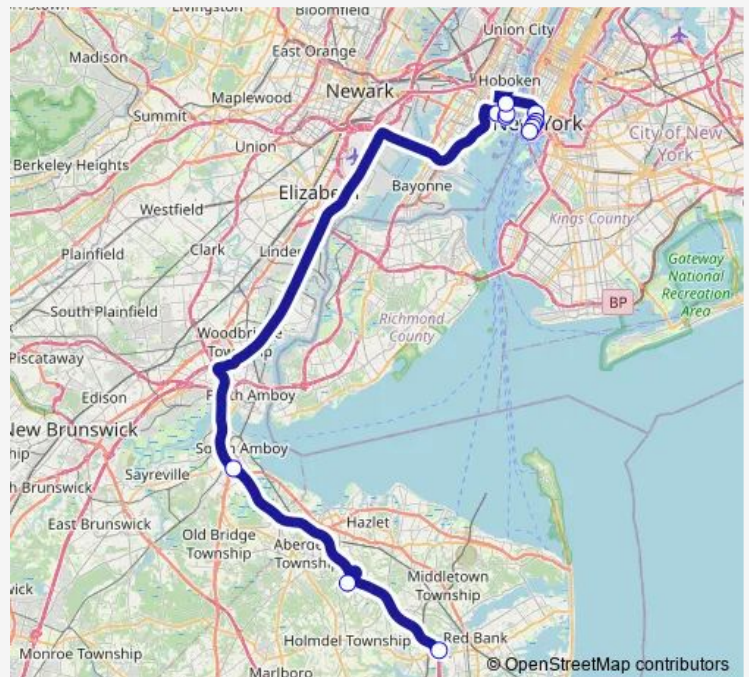

## Bus 206 Parkway Express - Wall Street Via Jersey City

[Go to website](#)

### Direction

Lincroft Park & Ride, Gsp Exit 109 — New York - Broadway @ Exchange PI (Northbound)

12 stops

[Open route schedule](#)

- Lincroft Park & Ride, Gsp Exit 109
- PNC Bank Arts Center (Wall St Bus Shelter)
- Cheesequake Park and Ride (Northbound)
- C Columbus Drive at Grove St
- Greene St / Exchange PI (Northbound)
- Hudson St / Harborside Ferry Terminal (Northbound)
- Washington Blvd @ Pavonia Station (Northbound)
- New York - Varick St @ N Moore St (Northbound)
- Broadway/Warren St
- New York - Broadway @ Vesey St (Northbound)
- New York - Broadway @ Cortlandt St (Northbound)
- New York - Broadway @ Exchange PI (Northbound)

### Route schedule

Lincroft Park & Ride, Gsp Exit 109 — New York - Broadway @ Exchange PI (Northbound)

Monday	06:00-07:00
Tuesday	06:00-07:00
Wednesday	06:00-07:00
Thursday	06:00-07:00
Friday	—
Saturday	—
Sunday	—

### Route info

Direction: Lincroft Park & Ride, Gsp Exit 109

Stops: 12

Trip Duration: 1 hour 34 min

206 — Parkway Express - Wall Street Via Jersey City

206 Bus time schedules and route maps are available in an offline PDF at [busmaps.com](https://busmaps.com). Use the [busmaps.com](https://busmaps.com) website to see live bus times, train schedule or subway schedule, and step-by-step directions for all public transit in Jersey City