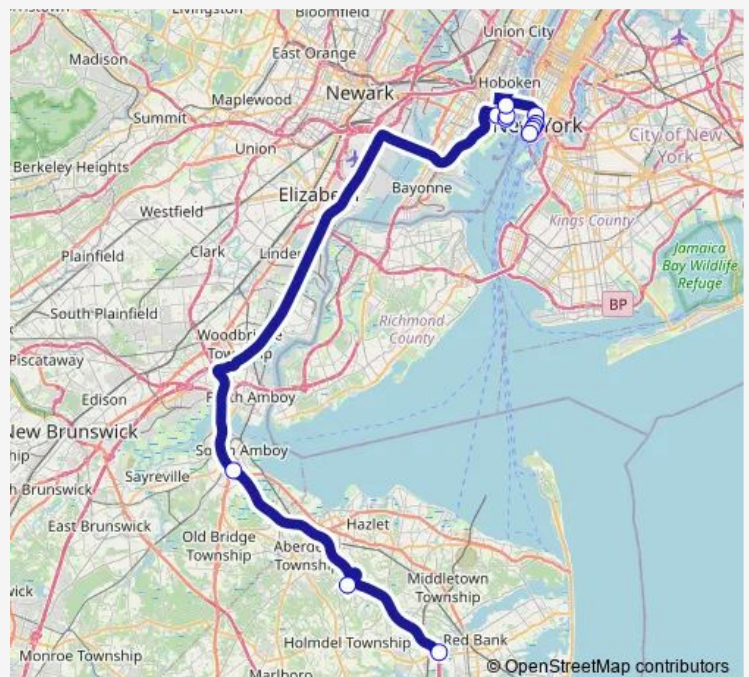

Bus 206 Parkway Express - Wall Street Via Jersey City

[Go to website](#)

Direction

Lincroft Park & Ride, Gsp Exit 109 — New York - Broadway @ Exchange PI (Northbound)

12 stops

[Open route schedule](#)

Lincroft Park & Ride, Gsp Exit 109

New York - Varick St @ N Moore St (Northbound)

Broadway/Warren St

New York - Broadway @ Vesey St (Northbound)

New York - Broadway @ Cortlandt St (Northbound)

New York - Broadway @ Exchange PI (Northbound)

Route schedule

Lincroft Park & Ride, Gsp Exit 109 — New York - Broadway @ Exchange PI (Northbound)

Monday 06:00-07:00

Tuesday 06:00-07:00

Wednesday 06:00-07:00

Thursday 06:00-07:00

Friday —

Saturday —

Sunday —

Route info

Direction: Lincroft Park & Ride, Gsp Exit 109

Stops: 12

Trip Duration: 1 hour 34 min

■ 206 — Parkway Express - Wall Street Via Jersey City

206 Bus time schedules and route maps are available in an offline PDF at busmaps.com. Use the busmaps.com website to see live bus times, train schedule or subway schedule, and step-by-step directions for all public transit in Jersey City