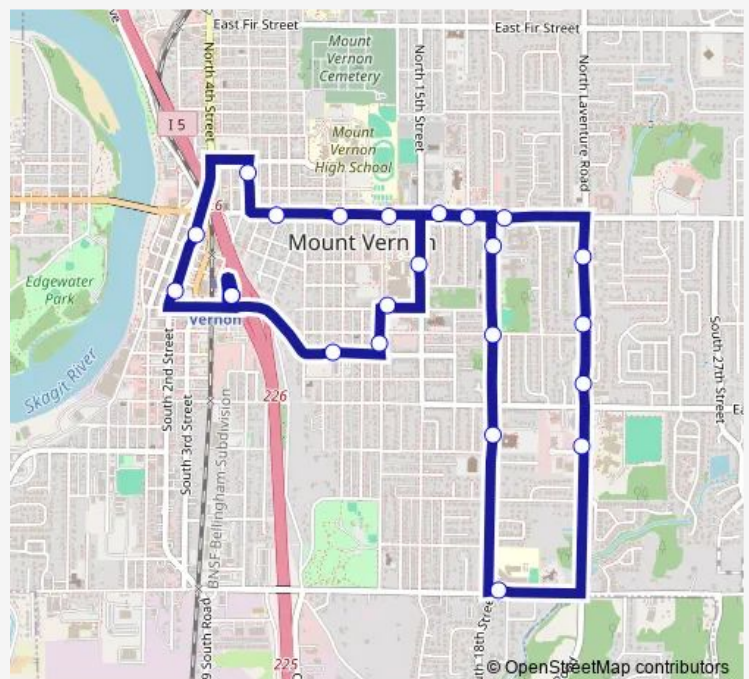

[Go to website](#)

**Direction**  
 Skagit Station Gate 8 — Skagit Station Gate 8  
 23 stops  
[Open route schedule](#)

- Skagit Station Gate 8
- 2nd Street at County Courthouse
- 2nd Street and Montgomery Street
- 6th Street & Fulton
- E Division St
- 11th st at E Division
- Division at Skagit Regional Hospital
- Division Street at Belmont Terrace
- Mountain Glen
- Laventureure at Bridge Assisted Living Center
- Laventureure and Broadway Street
- Laventureure and Section Street
- Mount Baker Middle School
- 18th Street at Jefferson School
- 18th Street at Bethany Covenant Church
- 18th Street and Broadway
- 18th Street and Division
- Division and 15th Street
- Hospital
- Skagit Valley Hospital
- 13th Street and Broad Street

### Route schedule

Skagit Station Gate 8 — Skagit Station Gate 8

Monday	06:35-20:05
Tuesday	06:35-20:05
Wednesday	06:35-20:05
Thursday	06:35-20:05
Friday	06:35-20:05
Saturday	08:05-17:35
Sunday	08:05-17:35

### Route info

Direction: Skagit Station Gate 8  
 Stops: 23  
 Trip Duration: 0 hour 25 min

206 — Route 206

Broad Street and 11th Street

Skagit Station Gate 8

206 Bus time schedules and route maps are available in an offline PDF at [busmaps.com](https://busmaps.com). Use the [busmaps.com](https://busmaps.com) website to see live bus times, train schedule or subway schedule, and step-by-step directions for all public transit in Mount Vernon

The schedule is provided in the local timezone. Times with "(+1)" indicate departures on the next day.

PDF file created on 2025-02-26

2024 BusMaps.com - All Rights Reserved