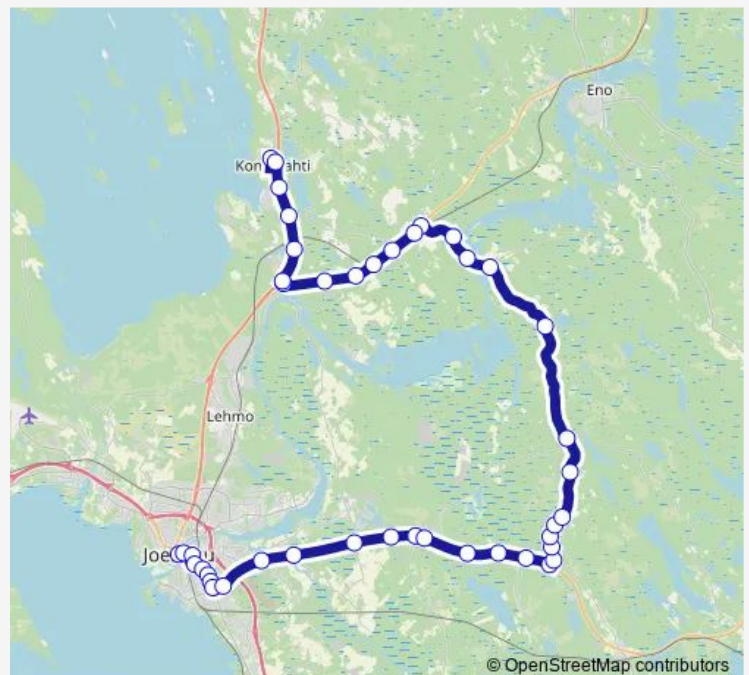

Thursday 07:35-14:00

Friday 07:35-14:00

Saturday —

Sunday —

Route info

Direction: Kauppatori I

Stops: 43

Trip Duration: 1 hour 5 min