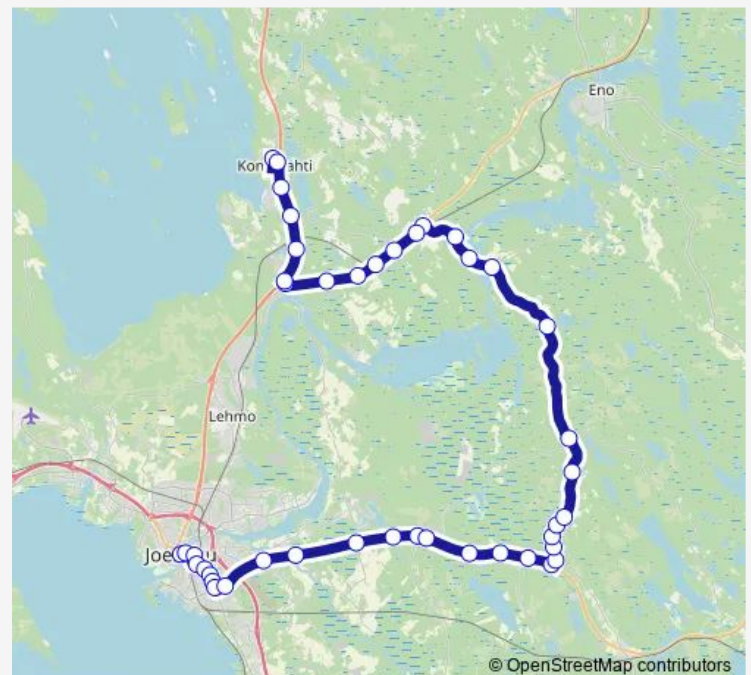

Thursday 07:35-14:00

Friday 07:35-14:00

Saturday —

Sunday —

Route info

Direction: Kauppatori I

Stops: 43

Trip Duration: 1 hour 5 min