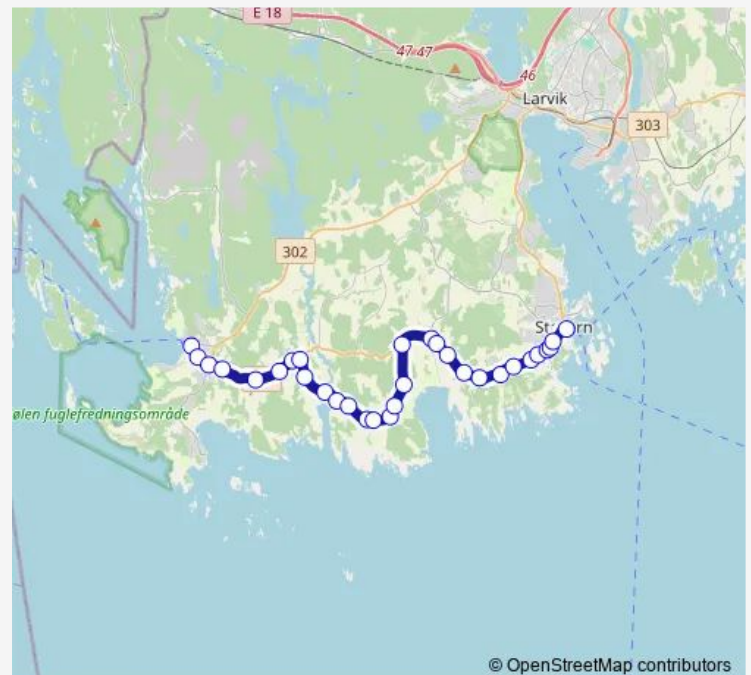

Friday 10:15-13:15

Saturday —

Sunday —

Route info

Direction: Helgeroa

Stops: 31

Trip Duration: 0 hour 20 min

206 — Kysthopsitalet-Helgeroa

Minnehallveien

Ausrød

Stavern

Direction

Kysthospitalet — Helgeroa

25 stops

[Open route schedule](#)

Kysthospitalet