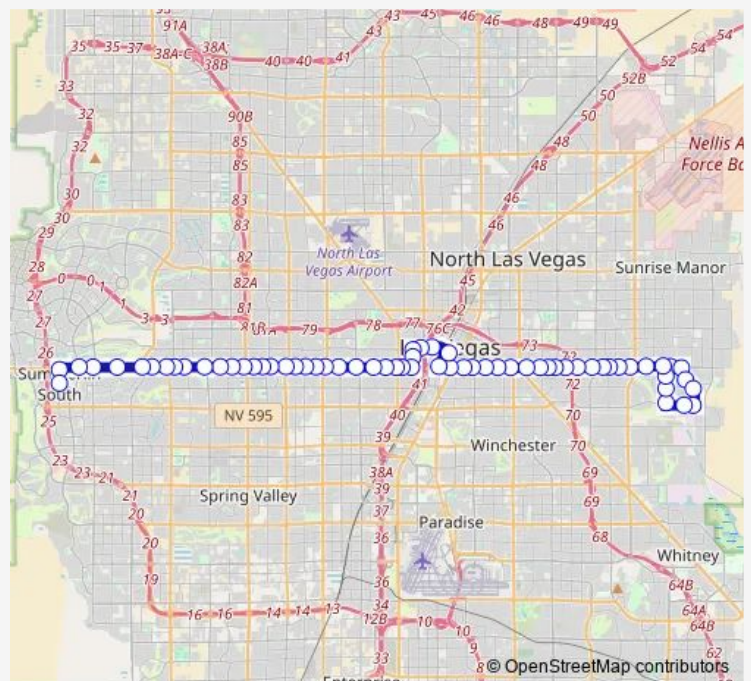

WB Charleston after Colbath

WB Charleston after Nellis

WB Charleston before Lamont

WB Charleston before Marion

WB Charleston after Marion

WB Charleston after Lamb

WB Charleston after Sacramento

WB Charleston after Honolulu

WB Charleston before Pecos

WB Charleston after Pecos

WB Charleston after Mojave

Route schedule

EB Charleston after Sloan — NB Pavilion Ctr at Summerlin Centre

Monday 02:56-02:13⁺¹

Tuesday 02:56-02:13⁺¹

Wednesday 02:56-02:13⁺¹

Thursday 02:56-02:13⁺¹

Friday 02:56-02:13⁺¹

Saturday 02:56-02:13⁺¹

Sunday 02:56-02:13⁺¹

Route info

Direction: EB Charleston after Sloan

Stops: 63

Trip Duration: 1 hour 49 min

206 — Charleston

WB Charleston after 28th

WB Charleston after Eastern

WB Charleston after Bruce

WB Charleston after 16th

WB Charleston after Maryland

WB Charleston after Gass

WB Charleston after Las Vegas