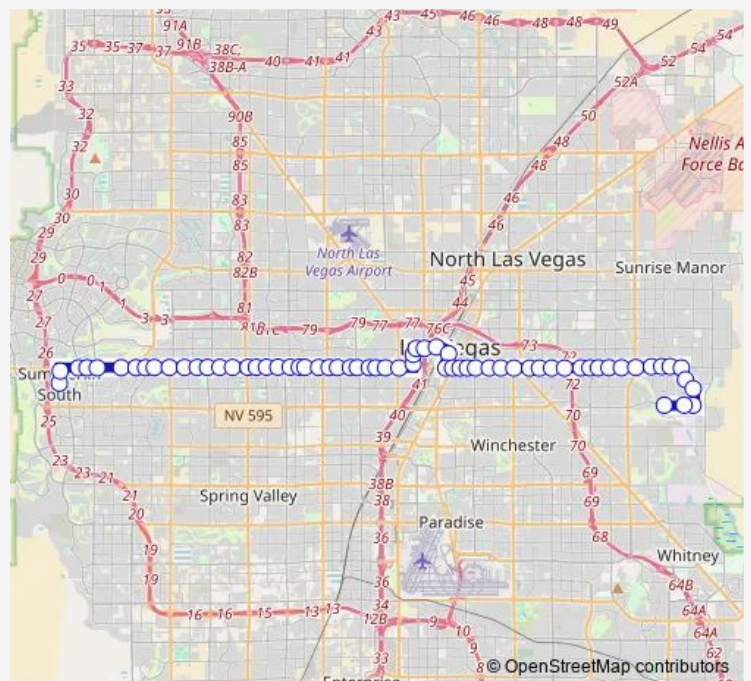

WB Charleston after Colbath

WB Charleston after Nellis

WB Charleston before Lamont

WB Charleston before Marion

WB Charleston after Marion

WB Charleston after Lamb

WB Charleston after Sacramento

WB Charleston after Honolulu

WB Charleston before Pecos

WB Charleston after Pecos

WB Charleston after Mojave

Route schedule

EB Charleston after Sloan — NB Pavilion Ctr at Summerlin Centre

Monday 02:56-02:13⁺¹

Tuesday 02:56-02:13⁺¹

Wednesday 02:56-02:13⁺¹

Thursday 02:56-02:13⁺¹

Friday 02:56-02:13⁺¹

Saturday 02:56-02:13⁺¹

Sunday 02:56-02:13⁺¹

Route info

Direction: EB Charleston after Sloan

Stops: 63

Trip Duration: 1 hour 48 min

206 — Charleston

WB Charleston after 28th

WB Charleston after Eastern

WB Charleston after Bruce

WB Charleston after 16th

WB Charleston after Maryland

WB Charleston after Gass

WB Charleston after Las Vegas