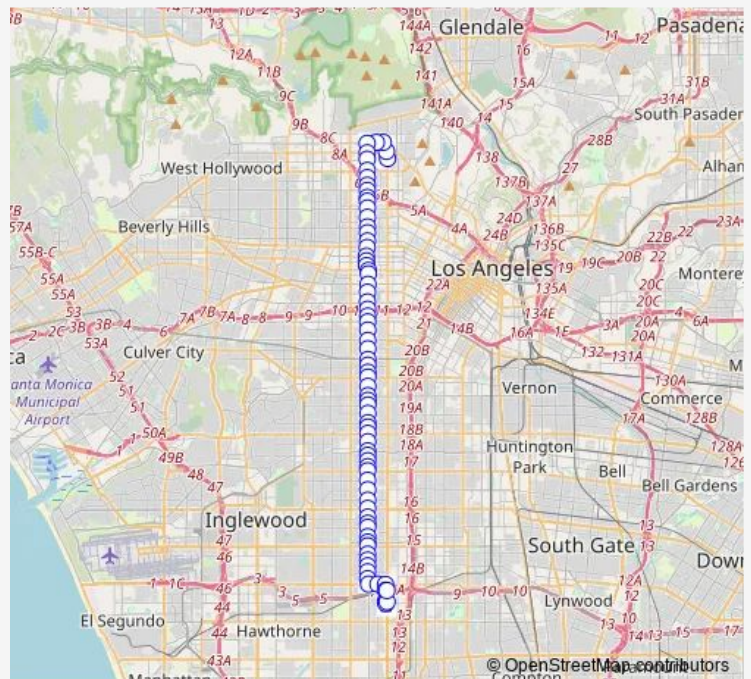

Normandie / Melrose

Normandie / Clinton

Normandie / Rosewood

Normandie / Beverly

Normandie / 1st

Normandie / 3rd

Normandie / 4th

Normandie / 6th

Normandie / Wilshire

Irolo / 8th

Irolo / James M Wood

Route schedule

Fountain / Vermont — Vermont Station Layover

Monday 04:23-00:43⁺¹

Tuesday 04:23-00:43⁺¹

Wednesday 04:23-00:43⁺¹

Thursday 04:23-00:43⁺¹

Friday 04:23-00:43⁺¹

Saturday 06:00-00:43⁺¹

Sunday 06:00-00:43⁺¹

Route info

Direction: Fountain / Vermont

Stops: 74

Trip Duration: 1 hour 1 min

206 — Metro Local Line

Irolo / San Marino

Normandie / Olympic

Normandie / 11th

Normandie / Pico

Normandie / Venice

Normandie / Washington

Normandie / Santa Monica Fwy