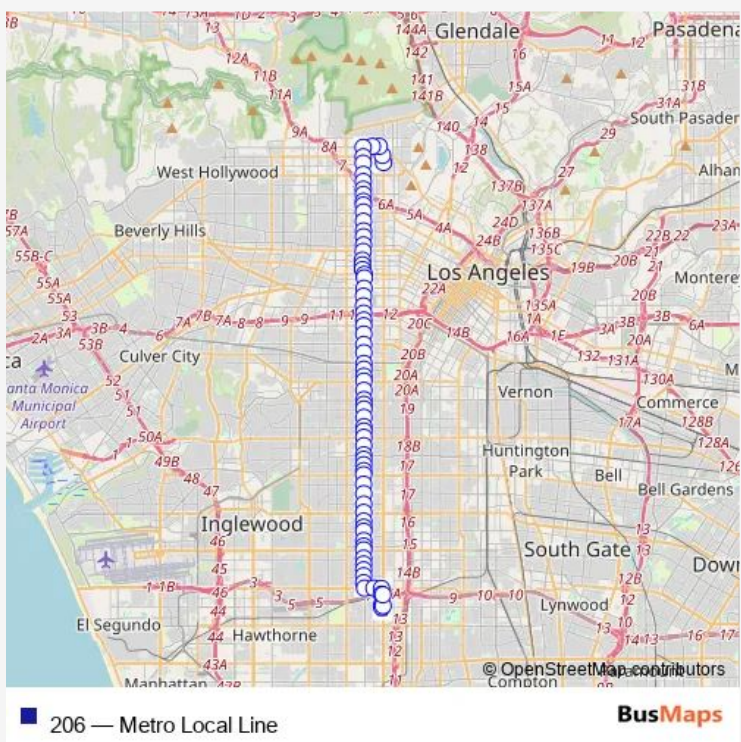

Bus 206 Metro Local Line

[Go to website](#)

Direction
 Vermont / Athens Station — Fountain / Vermont
 70 stops
[Open route schedule](#)

- Vermont / Athens Station
- Imperial / Vermont
- Imperial / Budlong
- Normandie / Imperial
- Normandie / 112th
- Normandie / 110th
- Normandie / 108th
- Normandie / 106th
- Normandie / 104th
- Normandie / Century
- Normandie / 98th
- Normandie / 95th
- Normandie / 92nd
- Normandie / 90th
- Normandie / 89th
- Normandie / Manchester
- Normandie / 83rd
- Normandie / 79th
- Normandie / 76th
- Normandie / Florence
- Normandie / 70th

Route schedule
 Vermont / Athens Station — Fountain / Vermont

Monday	04:33-23:29
Tuesday	04:33-23:29
Wednesday	04:33-23:29
Thursday	04:33-23:29
Friday	04:33-23:29
Saturday	06:10-23:30
Sunday	06:11-23:30

Route info
 Direction: Vermont / Athens Station
 Stops: 70
 Trip Duration: 1 hour 12 min

Normandie / 67th

Normandie / 65th

Normandie / Gage

Normandie / 60th

Normandie / Slauson

Normandie / 57th

Normandie / 54th

Direction: Fountain / Vermont

Stops: 74

Trip Duration: 1 hour 2 min

Normandie / Venice

Normandie / Washington

Normandie / Santa Monica Fwy

Normandie / 24th

Normandie / Adams