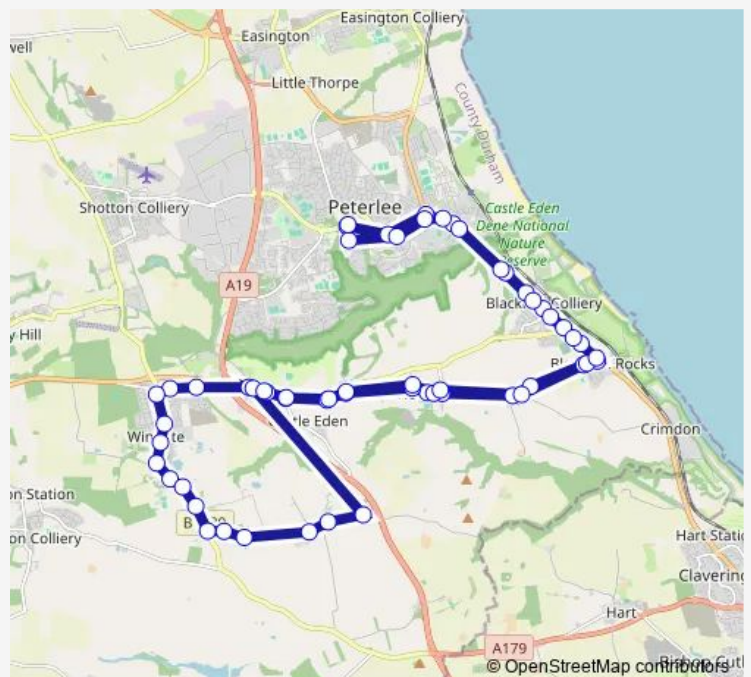

Burdon Walk

### Route schedule

Peterlee Bus Station Stand G — Peterlee Bus Station Stand B

Monday	09:10-18:10
Tuesday	09:10-18:10
Wednesday	09:10-18:10
Thursday	09:10-18:10
Friday	09:10-18:10
Saturday	09:10-18:10
Sunday	—

### Route info

Direction: Peterlee Bus Station Stand G

Stops: 57

Trip Duration: 0 hour 55 min

206 — Peterlee - Peterlee

Old Railway Bridge

Dairy

Fir Tree Inn

## Route info

Direction: Peterlee Bus Station Stand G

Stops: 57

Trip Duration: 0 hour 55 min

Cross Row

Moor Lane

Victoria Inn

Front Street-Hadrian Court