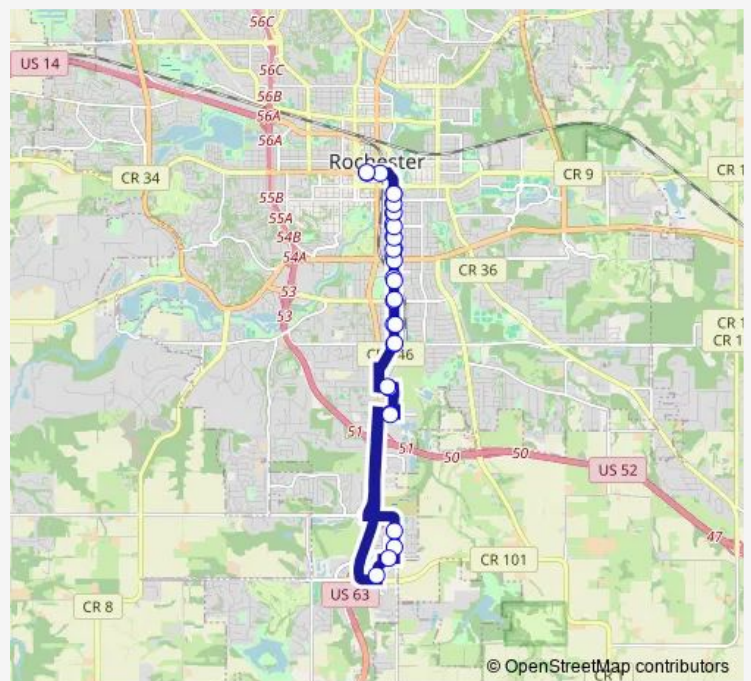

**Bus 206 Route 206**

[Go to website](#)

**Direction**  
 Downtown Transit Center Station A — Downtown Transit Center Station B  
 33 stops  
[Open route schedule](#)

- Downtown Transit Center Station A
- 3rd Avenue Southeast and 5th Street Southeast
- 3rd Avenue Southeast and 6 1/2 Street Southeast
- 3rd Avenue Southeast and 8th Street Southeast
- 3rd Avenue Southeast and 9th Street Southeast
- 3rd Avenue Southeast and 10th Street Southeast
- 3rd Avenue Southeast and 11th Street Southeast
- Along 3rd Avenue Southeast and North of 12th Street Southeast
- Along 3rd Avenue Southeast and North of 14th Street Southeast
- 3rd Ave and 16th St Se
- 3rd Ave SE and 18th St Se
- 20th Sreet Southeast and 3rd Avenue Southeast
- 25th St SE at Kohl's
- 28th St SE at Goodwill
- Saint Bridget Road Southeast and Maine Avenue South-east
- Saint Bridgets Road Southeast and Garden Court South-east
- 45th Street West of Saint Bridgets Road Southeast
- Target South
- 28th St Se

**Route schedule**

Downtown Transit Center Station A — Downtown Transit Center Station B

Monday	05:55-16:21
Tuesday	05:55-18:21
Wednesday	05:55-18:21
Thursday	05:55-18:21
Friday	05:55-18:21
Saturday	17:21-18:21
Sunday	—

**Route info**

Direction: Downtown Transit Center Station A  
 Stops: 33  
 Trip Duration: 0 hour 45 min

206 — Route 206

Walmart South

20th Street Southeast and 3rd Avenue Southeast

3rd Ave and 18th St Se

3rd Ave SE and 16th St Se

3rd Avenue Southeast and 8th Street Southeast

3rd Avenue Southeast and 6 1/2 Street Southeast

3rd Avenue Southeast and 5th Street Southeast

2nd Street Southeast and 1st Avenue Southeast

Downtown Transit Center Station B