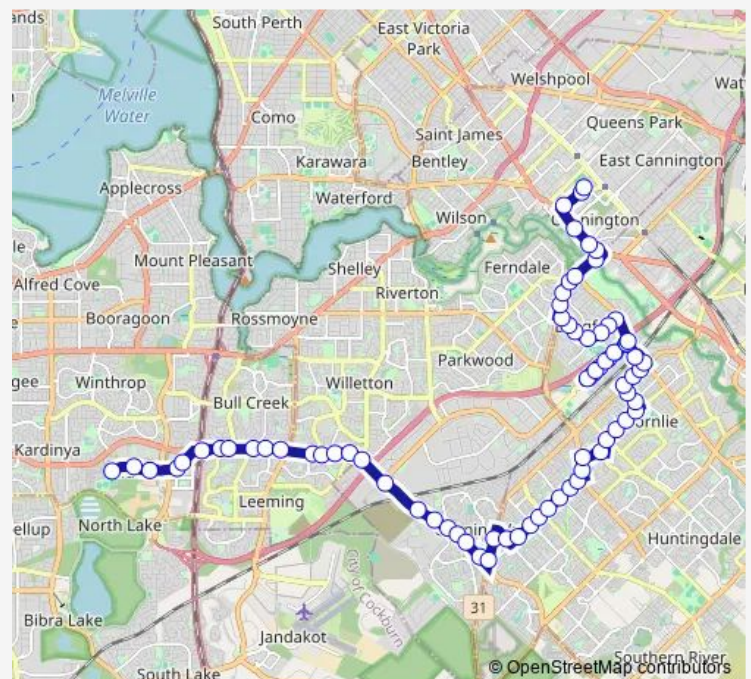

Friday 21:37-22:37

Saturday 22:07-23:07

Sunday 20:09-21:08

Route info

Direction: Cannington Stn Stand 10

Stops: 59

Trip Duration: 0 hour 42 min

Storey Rd Before Juan St

Storey Rd After Pembury Rd

Berehaven Av Before Elvington Wy

Berehaven Av After Prion St

Berehaven Av Before Fagence Wy

Berehaven Av After Mallard St

Towncentre Dr After Murdoch Rd

Towncentre Dr Before Sugarwood Dr