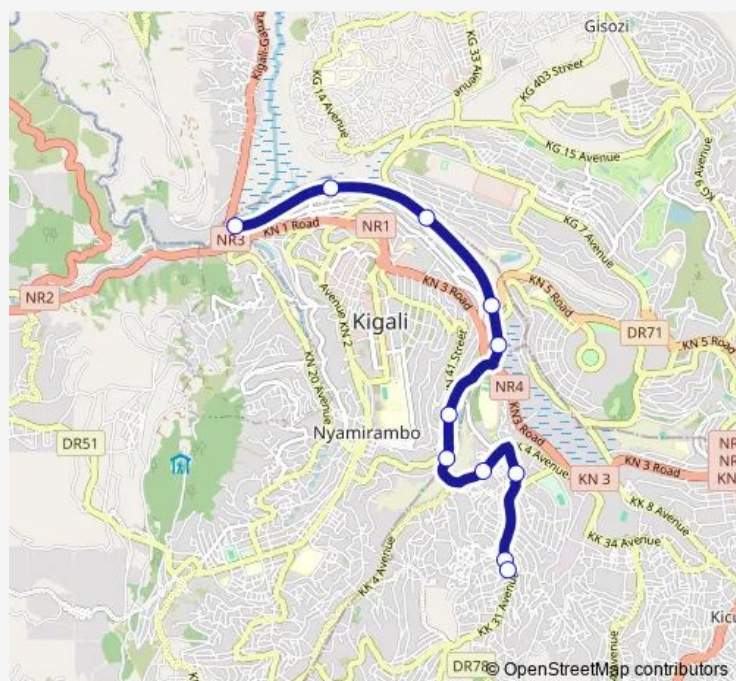

### Route schedule

Nyabugogo Taxi Park — Unknown

Monday 20:09

Tuesday 20:09

Wednesday 20:09

Thursday 20:09

Friday 20:09

Saturday —

### Route info

Direction: Nyabugogo Taxi Park

Stops: 11

Trip Duration: 0 hour 21 min

206 — Royal Express - Zone 2\_206

**Direction**

Unknown — Nyabugogo Taxi Park

12 stops

Tuesday 18:52

Wednesday 18:52

Thursday 18:52

Friday 18:52

Saturday —

Sunday —

**Route info**

Direction: Unknown