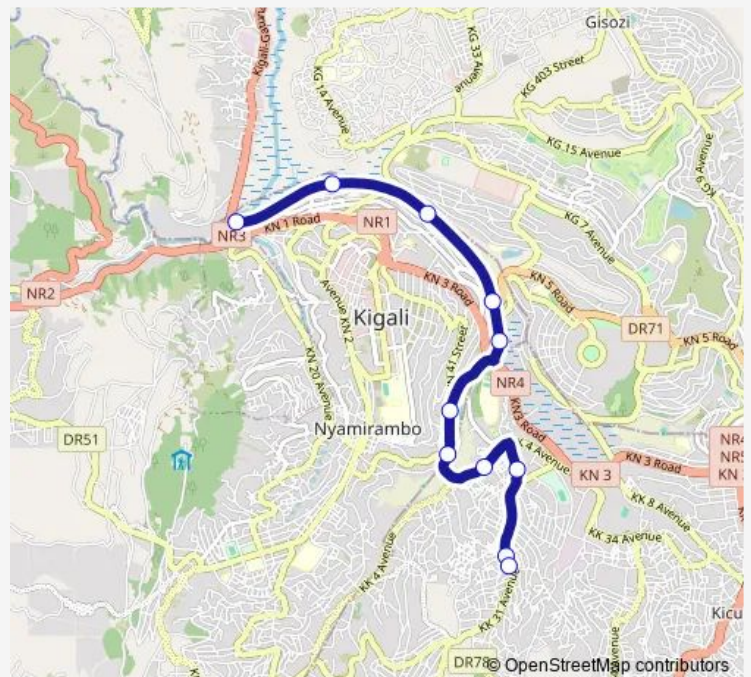

Saturday —

Sunday —

Route info

Direction: Nyabugogo Taxi Park

Stops: 11

Trip Duration: 0 hour 21 min

■ 206 — Royal Express - Zone 2_206

Direction

Unknown — Nyabugogo Taxi Park

12 stops

[Open route schedule](#)

Unknown

merez 2

merez 1

Unknown

Unknown