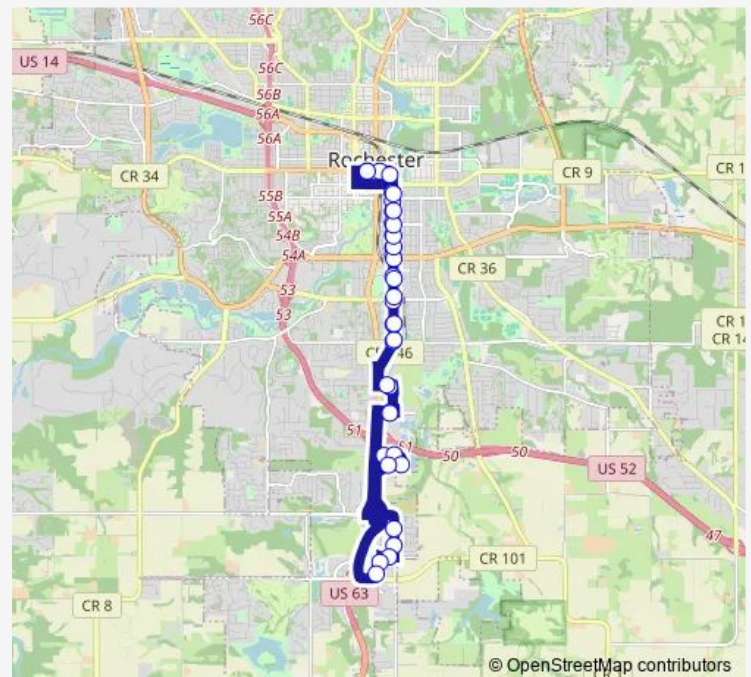

Saturday —

Sunday —

Route info

Direction: Downtown Transit CTR A

Stops: 38

Trip Duration: 0 hour 50 min

Wood LK DR SE AT Alc

WDS LK DR SE AT SE SVC Coop

Wood LK DR SE AND 35 ST Se

Wood LK DR SE AT Channel One

28 ST SE AND E OF Bdwy AVE S

25 ST SE AT Walmart South

3 AVE SE AND 20 ST Se

3 AVE SE AND 18 ST Se

3 AVE SE AND 16 ST Se

3 AVE SE AND 14 ST Se

3 AVE SE AND 12 ST Se

3 AVE SE AND 11 ST Se

3 AVE SE AND 10 ST Se

3 AVE SE AND 9 ST Se

3 AVE SE AND 8 ST Se

3 AVE SE AND 5 ST Se

Downtown Transit CTR A

Direction

Direction: Downtown Transit CTR A

Stops: 39

Trip Duration: 0 hour 50 min

28 ST SE AND E OF Bdwy AVE S

25 ST SE AT Walmart South

3 AVE SE AND 20 ST Se

3 AVE SE AND 18 ST Se

3 AVE SE AND 16 ST Se