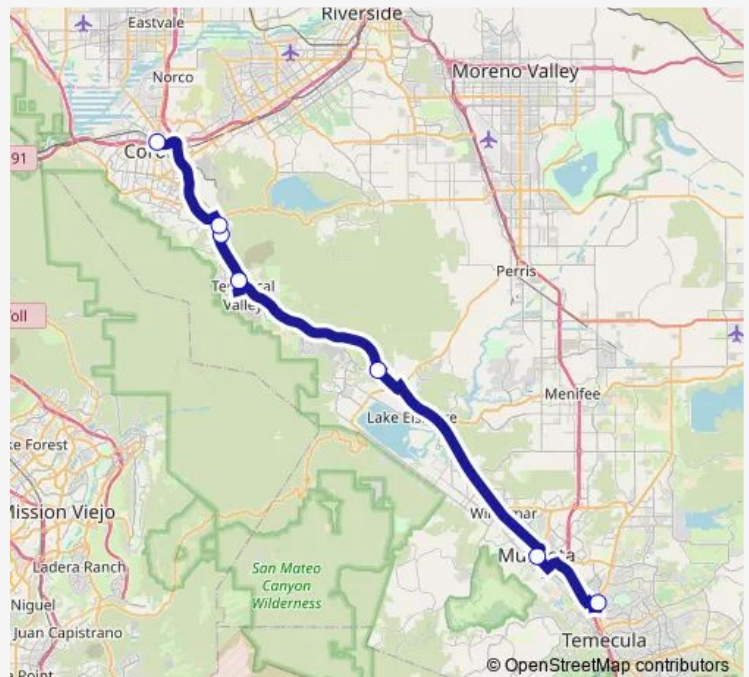

Bus 206 Temecula-Corona Express

[Go to website](#)

Direction

Corona Transit Center — Promenade Mall

7 stops

[Open route schedule](#)

Corona Transit Center

Temescal Canyon @ Dos Lagos

Tuesday 16:50-18:50

Wednesday 16:50-18:50

Thursday 16:50-18:50

Friday 16:50-18:50

Saturday —

Sunday —

Route info

Direction: Corona Transit Center

Stops: 7

Trip Duration: 1 hour 29 min

206 — Temecula-Corona Express

Direction

Promenade Mall — Corona Transit Center

7 stops

[Open route schedule](#)

Promenade Mall

Jefferson + Town Square

LE Outlet Center @ Park N Ride

Temescal @ Tom's Farms

N. Temescal Cyn. + Fashion

Temesca Canyon @ Dos Lagos

Corona Transit Center

Route schedule

Promenade Mall — Corona Transit Center