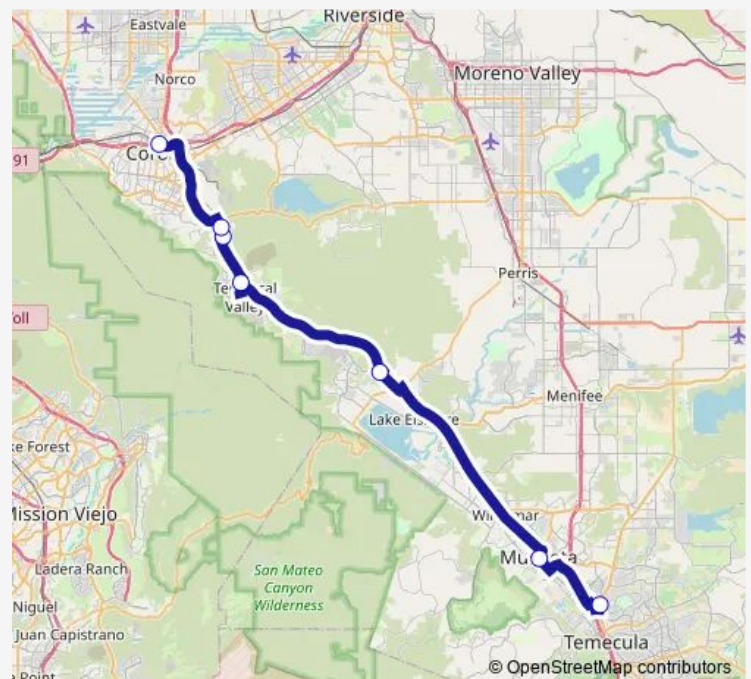

Bus 206 Temecula-Corona Express

[Go to website](#)

Direction

Corona Transit Center — Promenade Mall

7 stops

[Open route schedule](#)

Corona Transit Center

Temescal Canyon @ Dos Lagos

Tuesday 16:50-18:50

Wednesday 16:50-18:50

Thursday 16:50-18:50

Friday 16:50-18:50

Saturday —

Sunday —

Route info

Direction: Corona Transit Center

Stops: 7

Trip Duration: 1 hour 29 min

206 — Temecula-Corona Express

Direction

Promenade Mall — Corona Transit Center

7 stops

[Open route schedule](#)

Promenade Mall

Jefferson + Town Square

LE Outlet Center @ Park N Ride

Temescal @ Tom's Farms

N. Temescal Cyn. + Fashion

Temesca Canyon @ Dos Lagos

Corona Transit Center

Route schedule

Promenade Mall — Corona Transit Center