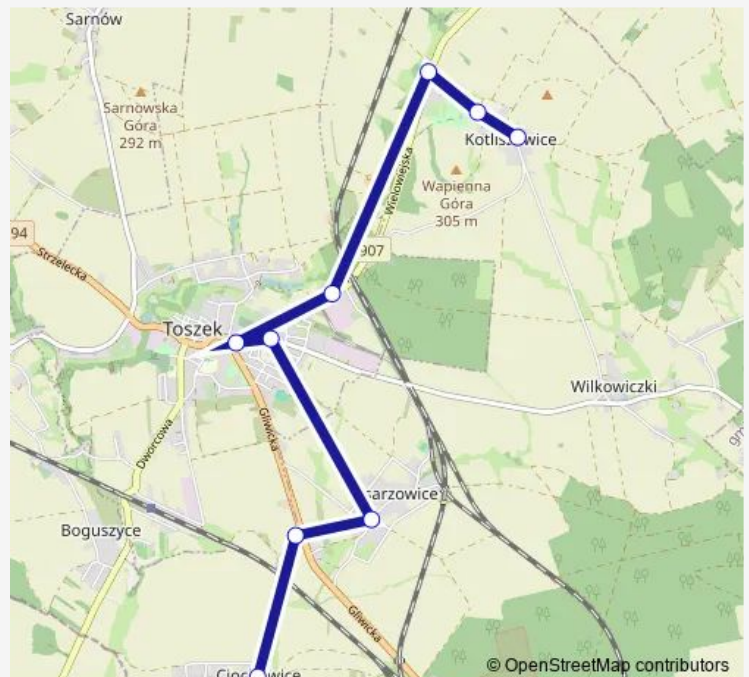

### Route schedule

Ciochowice — Kotliszowice Wieś

Monday 13:30-16:11

Tuesday 13:30-16:11

Wednesday 13:30-16:11

Thursday 13:30-16:11

Friday 13:30-16:11

Saturday —

### Route info

Direction: Ciochowice

Stops: 11

Trip Duration: 0 hour 24 min