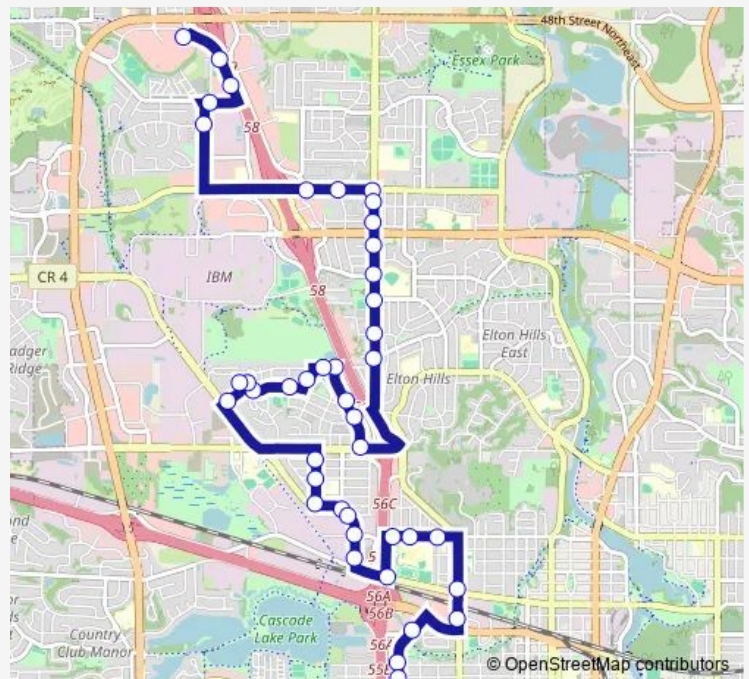

18th 1/2 Avenue Northwest and 22nd St Northwest

18th 1/2 Avenue Northwest and 24th St Northwest

26th St Northwest and 18th 1/2 Avenue Northwest

26th St Northwest and 23rd Avenue Northwest

Route schedule

Near West Frontage Rd and 55th Street Northwest — 2nd Street Southwest and 7th Avenue Southwest

Monday 09:37-18:38

Tuesday —

Wednesday —

Thursday —

Friday —

Saturday 06:30-08:37

Sunday 06:30-18:38

Route info

Direction: Near West Frontage Rd and 55th Street Northwest

Stops: 46

Trip Duration: 0 hour 35 min

25 Weekend SB — Route 25 Weekend Southbound

24th Avenue Northwest and 25th St Northwest

24th St Northwest and 25th Avenue Northwest

24th St Northwest and 28th 1/2 Avenue Northwest

29th Avenue Northwest and 25th St Northwest

25th St Northwest and 30th Avenue Northwest

30th Avenue Northwest East Of Valleyhigh Drive Northwest

18th 1/2 Street Northwest and 21st Avenue Northwest