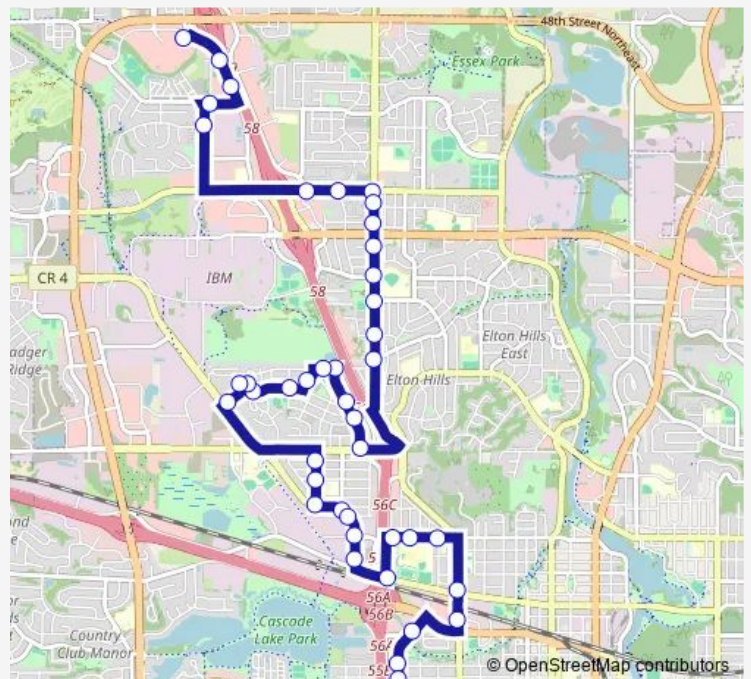

## Bus 25 Weekend Sb Route 25 Weekend Southbound

[Go to website](#)

### Direction

undefined — undefined

0 stops

[Open route schedule](#)

### Route schedule

undefined — undefined

Monday	09:37-18:38
Tuesday	—
Wednesday	—
Thursday	—
Friday	—
Saturday	06:30-08:37
Sunday	06:30-18:38

### Route info

Direction:

Stops: 0

Trip Duration: — min

25 Weekend Sb — Route 25 Weekend Southbound

25 Weekend Sb Bus time schedules and route maps are available in an offline PDF at [busmaps.com](https://busmaps.com). Use the [busmaps.com](https://busmaps.com) website to see live bus times, train schedule or subway schedule, and step-by-step directions for all public transit in Rochester