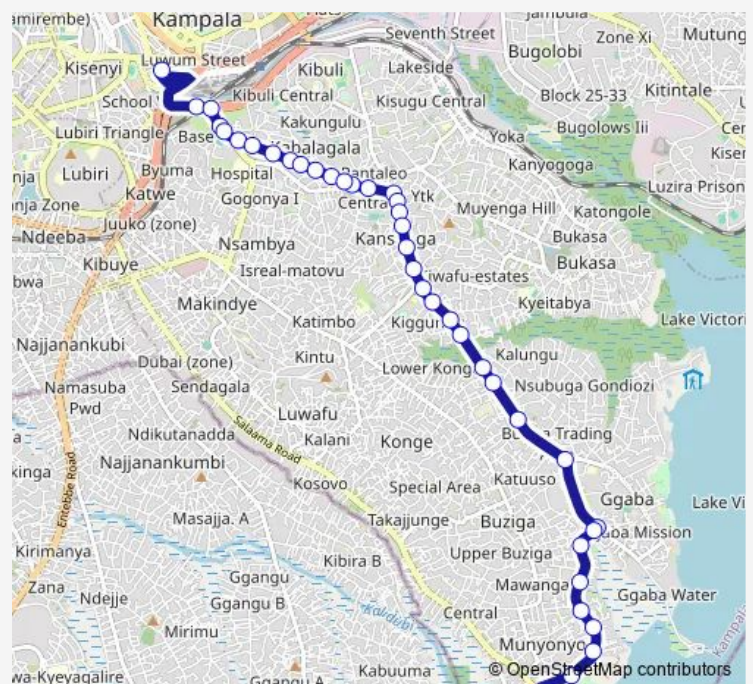

Railway - Clock Tower

Kasaawe Police Post - Hared Petrol Station

Sharing Youth Centre

Total (Ggaba Road)

Central View Hotel - Kasasiro

Nsambya Police Barracks - St. Peter's Primary School

American Embassy - Cavendish University

Tuesday 06:30-19:00

Wednesday 06:30-19:00

Thursday 06:30-19:00

Friday 06:30-19:00

Saturday 06:30-19:00

Sunday 06:30-19:00

Route info

Direction: Old Taxi Park (Burton Street)

Stops: 37

Trip Duration: 0 hour 46 min

KA054 — Munyonyo Stage-Old Taxi Park

Didis - Kampala International University of East Africa

Makanga

Gospel Light

Bunga Kansanga Swamp

Eucalyptus - Soya

Sunday 06:30-19:00

Route info

Direction: Munyonyo Commonwealth Resort

Stops: 38

Trip Duration: 1 hour 10 min

Embassy Plaza

American Embassy - Cavendish University

Dfcu Bank (Ggaba Road)