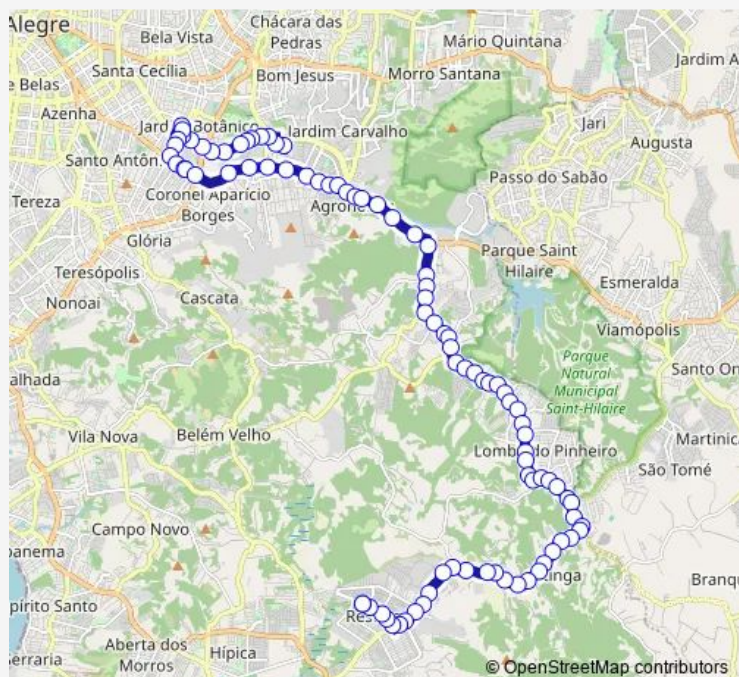

Thursday 05:05-23:40

Friday 05:05-23:40

Saturday 05:00-22:20

Sunday 05:30-21:30

Route info

Direction: Partenon Albion

Stops: 91

Trip Duration: 1 hour 5 min