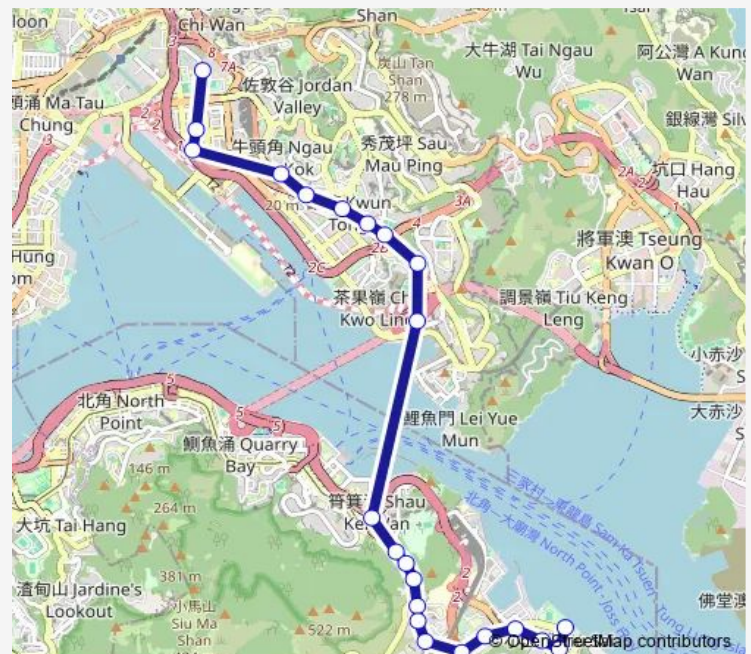

[Ctb] Eastern Harbour Crossing BUS-BUS Interchange|[Kmb+Ctb] Eastern Harbour Tunnel BBI/
Eastern Harbour Crossing BUS-BUS Interchange|[Kmb] Eastern Harbour Tunnel Bbi

Route schedule

[Kmb+Ctb] KAI YIP BUS Terminus/
Kai YIP Estate|[Kmb] KAI YIP BUS Terminus — [Ctb] SIU SAI WAN (Island Resort)|[Kmb+Ctb] Island Resort BUS Terminus/
Siu SAI WAN (Island Resort)

Stops: 23

Trip Duration: 0 hour 55 min

606x — KAI YIP - SIU SAI WAN (Island Resort) (Morning Departures)

[Ctb] Shau KEI Wan[[Kmb+Ctb] Shau KEI WAN BUS Terminus/
Shau KEI Wan[[Kmb] Shau KEI WAN BUS Terminus