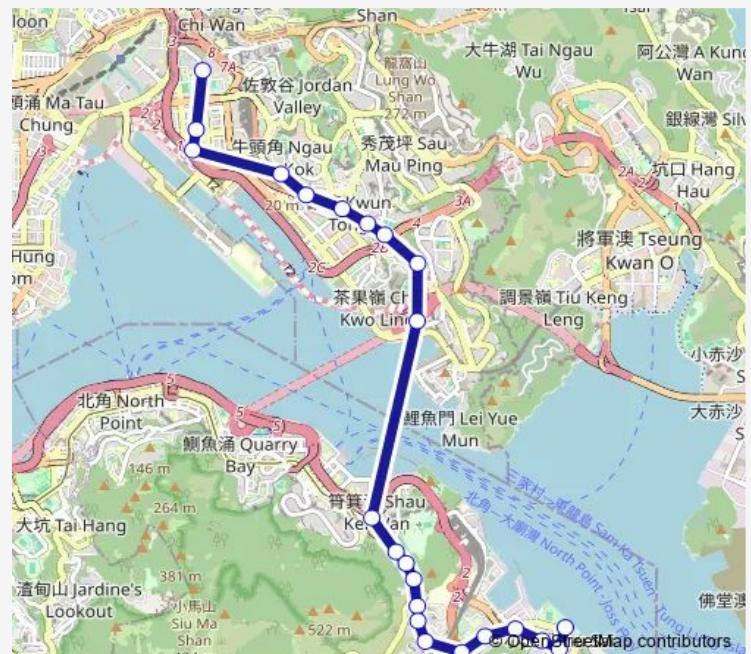

### Route schedule

[Kmb+Ctb] KAI YIP BUS Terminus/<Br>Kai YIP Estate|[Kmb] KAI YIP BUS Terminus — [Ctb] SIU SAI WAN (Island Resort)|[Kmb+Ctb] Island Resort BUS Terminus/<Br>Siu SAI WAN (Island Resort)

Monday	07:45-08:10
Tuesday	07:45-08:10
Wednesday	07:45-08:10
Thursday	07:45-08:10
Friday	07:45-08:10
Saturday	07:45-08:10
Sunday	—

### Route info

Direction: [Kmb+Ctb] KAI YIP BUS Terminus/<Br>Kai YIP Estate|[Kmb] KAI YIP BUS Terminus

Stops: 23

Trip Duration: 0 hour 56 min

606X — KAI YIP - SIU SAI WAN (Island Resort) (Morning Departures)