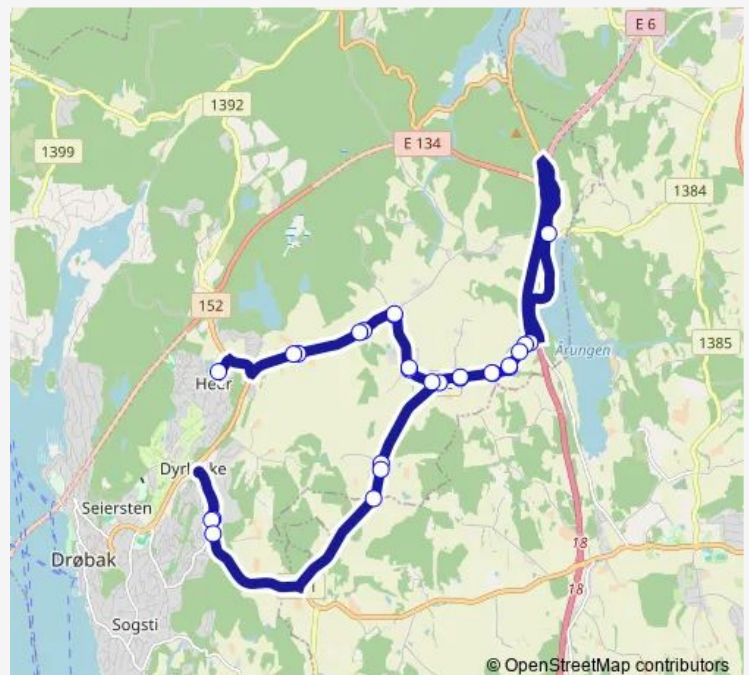

### Direction

Tomter — Heer

27 stops

[Open route schedule](#)

- Tomter
- Billitt
- Huseby
- Røed
- Ermesjø
- Fugleveien
- Rosbakkløkka
- Fugleveien
- Søndre Furu
- Nordre Furu
- Bakker bru
- Bakker gård
- Gosenveien
- Horgenmyra
- Horgen
- Vassum
- Horgen
- Horgenveien
- Horgenmyra
- Gosenveien
- Bakker gård

### Route schedule

Tomter — Heer

Monday	07:45
Tuesday	07:45
Wednesday	07:45
Thursday	07:45
Friday	07:45
Saturday	—
Sunday	—

### Route info

Direction: Tomter

Stops: 27

Trip Duration: 0 hour 35 min

1533 — Tomter - Klommestein - Heer

Bakker bru

Røed

Huseby