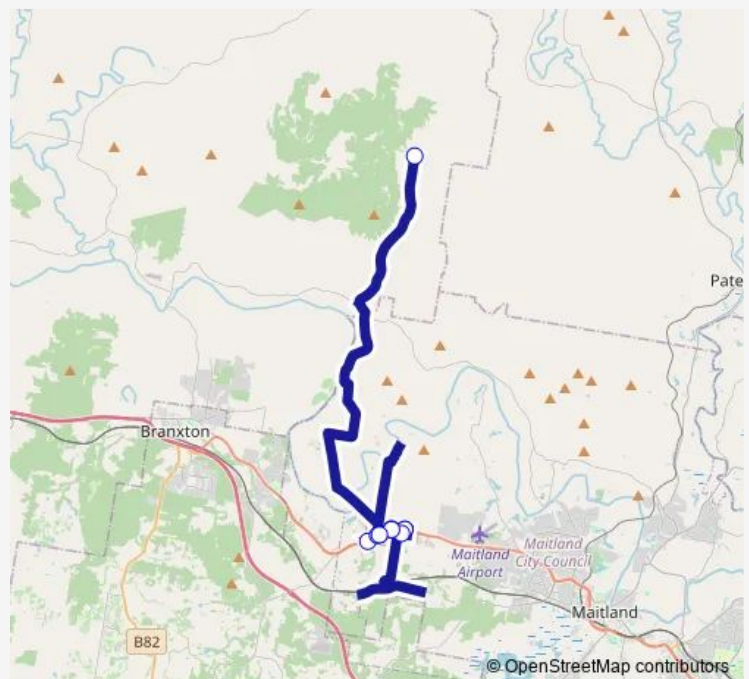

New England Hwy After Robert Rd (Temp Stop)

Lochinvar Public School, New England Hwy

New England Hwy Opp Windermere Rd

St Helena CI After New England Hwy

New England Hwy At Windermere Rd

New England Hwy Opp Lochinvar Public School

New England Hwy After Robert Rd (Temp Stop)

St Patricks Primary School, Gregory Rd

Lochinvar Public School, New England Hwy

New England Hwy Opp Windermere Rd

725 Lambs Valley Rd

Route schedule

New England Hwy After Robert Rd (Temp Stop) — 725 Lambs Valley Rd

Monday 15:20

Tuesday 15:20

Wednesday 15:20

Thursday 15:20

Friday 15:20

Saturday —

Sunday —

Route info

Direction: New England Hwy After Robert Rd (Temp Stop)

Stops: 11

Trip Duration: 1 hour 10 min

2711 School Bus time schedules and route maps are available in an offline PDF at busmaps.com. Use the busmaps.com website to see live bus times, train schedule or subway schedule, and step-by-step directions for all public transit in Maitland