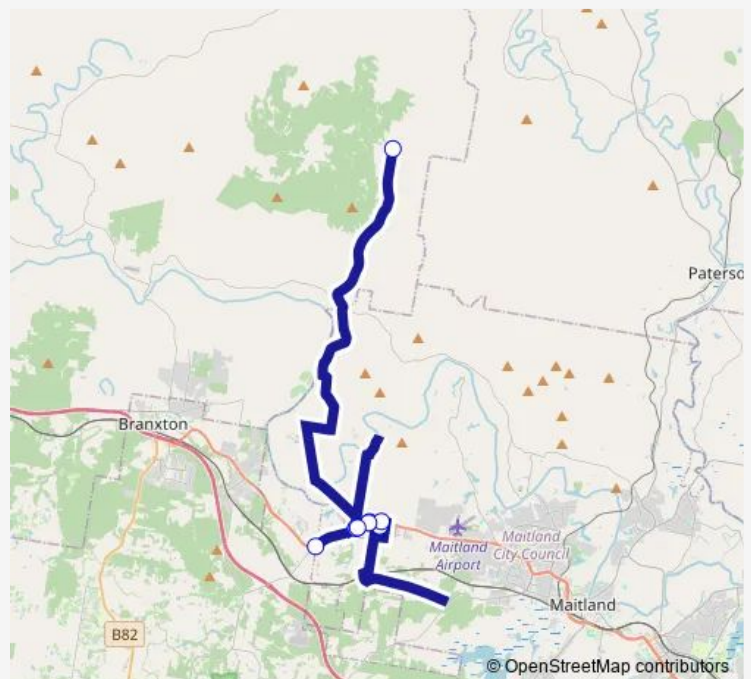

Lochinvar Public School, New England Hwy

New England Hwy Opp Windermere Rd

Allandale Rd After New England Hwy (Hail And Ride)

New England Hwy At Windermere Rd

New England Hwy Opp Lochinvar Public School

All Saints College, New England Hwy

Lochinvar Public School, New England Hwy

New England Hwy Opp Windermere Rd

725 Lambs Valley Rd

Route schedule

St Patricks Primary School, Gregory Rd — 725 Lambs Valley Rd

Monday 15:15

Tuesday 15:15

Wednesday 15:15

Thursday 15:15

Friday 15:15

Saturday —

Sunday —

Route info

Direction: St Patricks Primary School, Gregory Rd

Stops: 10

Trip Duration: 1 hour 15 min