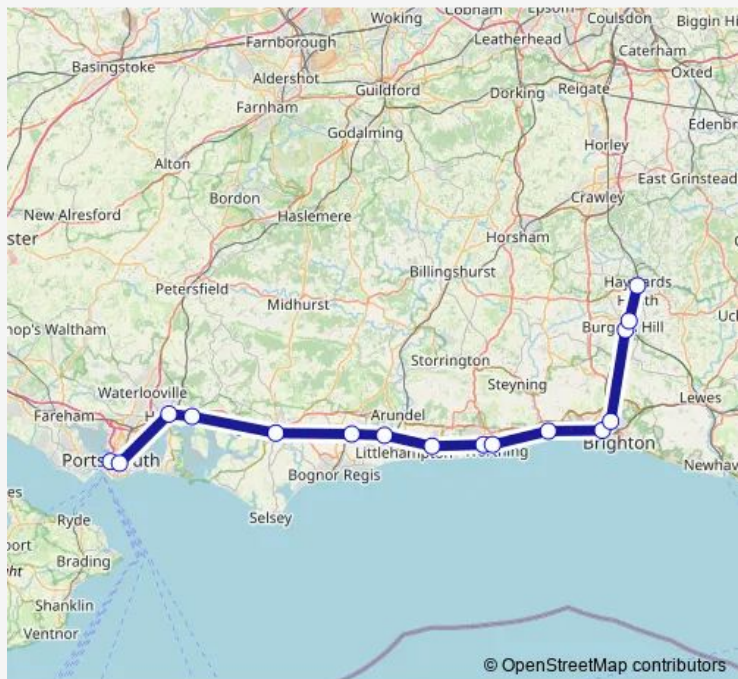

Shoreham-by-Sea (Sussex)

Hove

Preston Park

Burgess Hill

Wivelsfield

Haywards Heath

Route schedule

Portsmouth & Southsea — Haywards Heath

Monday	—
Tuesday	—
Wednesday	—
Thursday	—
Friday	—
Saturday	04:52
Sunday	—

Route info

Direction: Portsmouth & Southsea

Stops: 16

Trip Duration: 1 hour 17 min

■ Sn:Pms->Hhe — SN train service from PMS to Hhe