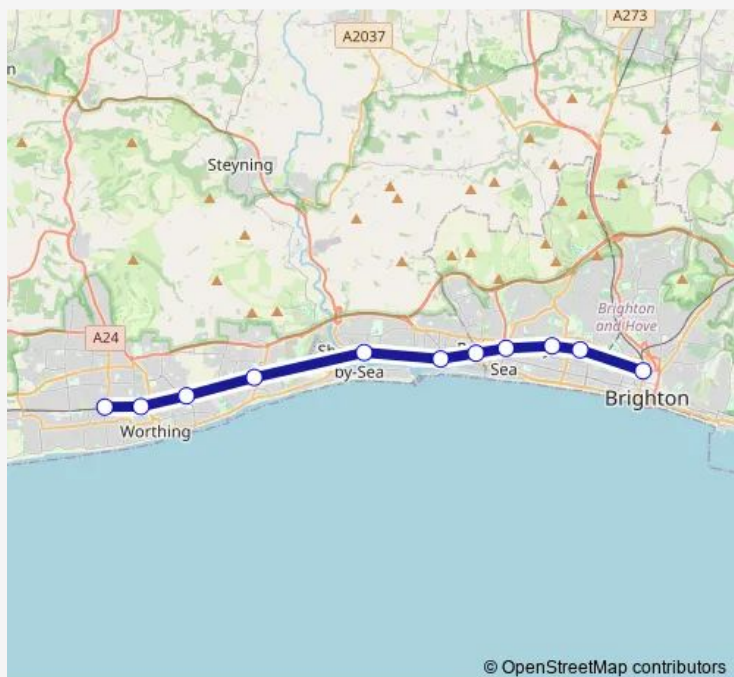

Rail Sn:Wwo->Btn SN train service from WWO to Btn

[Go to website](#)

Direction

West Worthing — Brighton

11 stops

[Open route schedule](#)

West Worthing

Worthing

East Worthing

Lancing

Shoreham-by-Sea (Sussex)

Southwick

Fishersgate

Portslade

Aldrington

Hove

Brighton

Route schedule

West Worthing — Brighton

Monday 06:52-19:42

Tuesday 06:52-19:42

Wednesday 06:52-19:42

Thursday 06:52-19:42

Friday 06:52-19:42

Saturday 06:42-22:42

Sunday —

Route info

Direction: West Worthing

Stops: 11

Trip Duration: 0 hour 31 min

■ Sn:Wwo->Btn — SN train service from WWO to Btn

Sn:Wwo->Btn Rail time schedules and route maps are available in an offline PDF at busmaps.com. Use the busmaps.com website to see live bus times, train schedule or subway schedule, and step-by-step directions for all public transit in Brighton