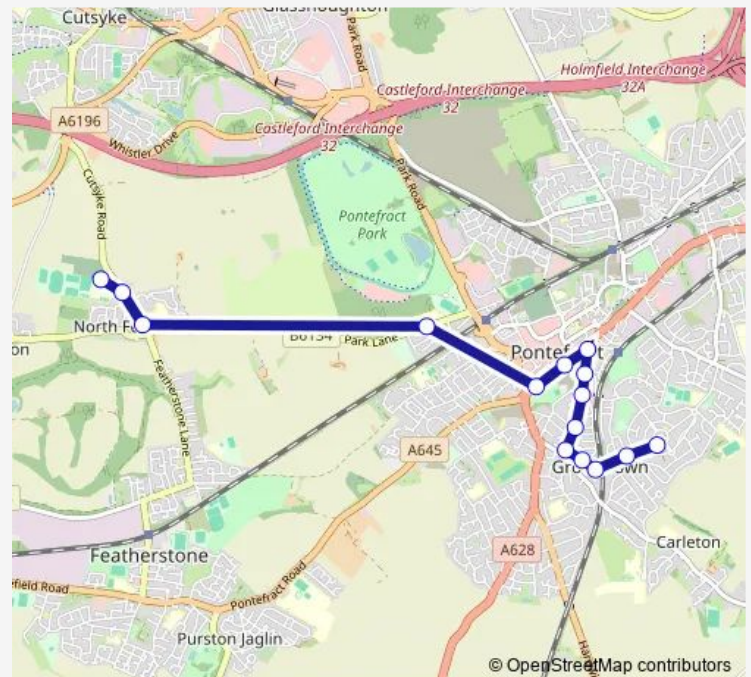

Bus SW2

[Go to website](#)

Direction

Chequerfield Circle — St Wilfrids RC High School

15 stops

[Open route schedule](#)

Chequerfield Circle

Monument Lane

Tuesday 08:11

Wednesday 08:11

Thursday 08:11

Friday 08:11

Saturday —

Sunday —

Route info

Direction: Chequerfield Circle

Stops: 15

Trip Duration: 0 hour 21 min

■ SW2

Direction

Bus Station stand F — St Wilfrids RC High School

7 stops

[Open route schedule](#)

Bus Station stand F

Monday 08:15

Tuesday 08:15

Wednesday 08:15

Thursday 08:15

Friday 08:15

Saturday —

Sunday —

Route info