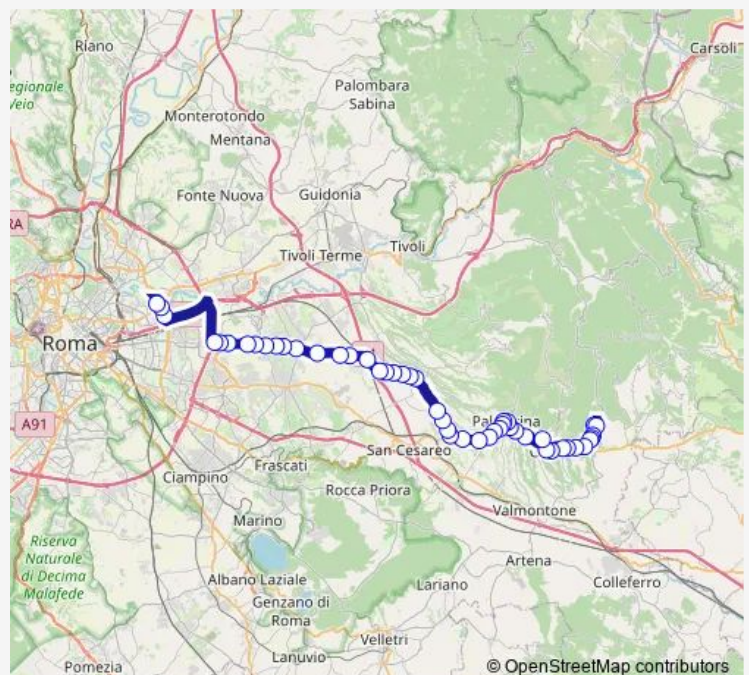

Monday 05:00-06:50

Tuesday 05:00-06:50

Wednesday 05:00-06:50

Thursday 05:00-06:50

Friday 05:00-06:50

Saturday 07:15

Sunday —

**Route info**

Direction: Genazzano | Castello Colonna # f14290

Stops: 49

Trip Duration: 1 hour 48 min

Genazzano - Roma Ponte Mammolo # Gz932a

Palestrina | Via Prenest. Nuova (Torresina) # f6031

Palestrina | Via Prenest. Nuova (Muracciola) # f6032