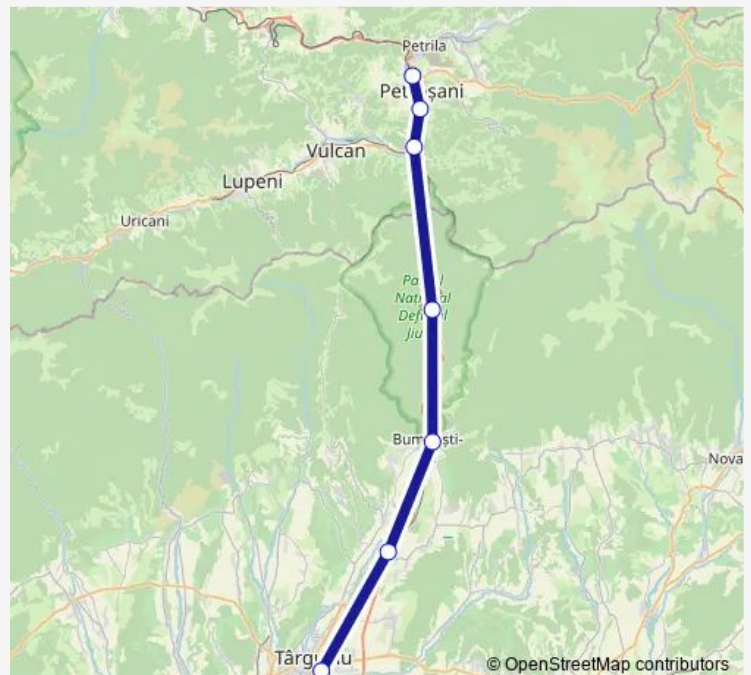

Rail R: Târgu Jiu - Petroșani R: Târgu Jiu - Parângu Hm. -
Valea Sadului Hm. - Lainici Hm. - Livezeni - Lunca Jiului hc.
- Petroșani

[Go to website](#)

Direction

Târgu Jiu — Petroșani

7 stops

[Open route schedule](#)

Târgu Jiu

Parângu Hm.

Valea Sadului Hm.

Lainici Hm.

Livezeni

Lunca Jiului hc.

Petroșani

Route schedule

Târgu Jiu — Petroșani

Monday	10:58
Tuesday	—
Wednesday	—
Thursday	—
Friday	—
Saturday	10:58
Sunday	10:58

Route info

Direction: Târgu Jiu

Stops: 7

Trip Duration: 1 hour 32 min

R: Târgu Jiu - Petroșani Rail time schedules and route maps are available in an offline PDF at busmaps.com. Use the busmaps.com website to see live bus times, train schedule or subway schedule, and step-by-step directions for all public transit in Petroșani