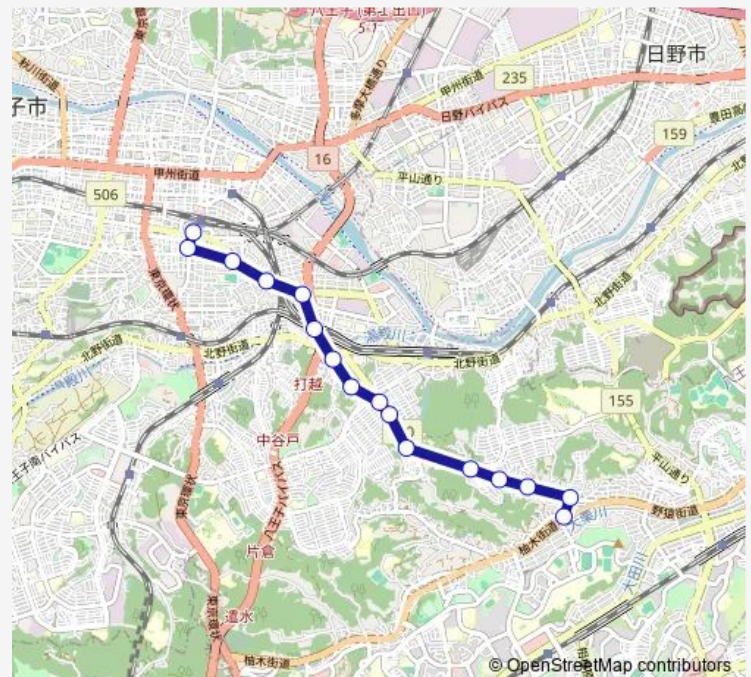

### Direction

由木折返場 — 八王子駅南口

16 stops

[Open route schedule](#)

由木折返場

由木中央小学校

殿ヶ谷戸

めぐみ野

六万坊

子安一丁目

子安三丁目

八王子駅南口

### Route schedule

由木折返場 — 八王子駅南口

Monday	05:00-06:42
Tuesday	05:00-06:42
Wednesday	05:00-06:42
Thursday	05:00-06:42
Friday	05:00-06:42
Saturday	05:22-06:20
Sunday	05:40-06:20

### Route info

Direction: 由木折返場

Stops: 16

Trip Duration: 0 hour 26 min

八 6 6 Bus time schedules and route maps are available in an offline PDF at [busmaps.com](https://busmaps.com). Use the [busmaps.com](https://busmaps.com) website to see live bus times, train schedule or subway schedule, and step-by-step directions for all public transit in Hachioji