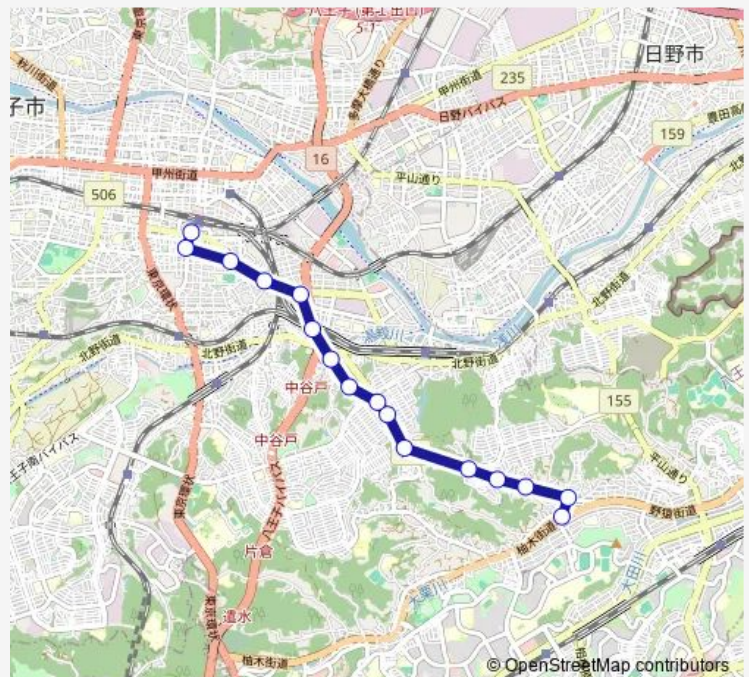

六万坊

子安一丁目

子安三丁目

八王子駅南口

### Route schedule

由木折返場 — 八王子駅南口

Monday 05:00-06:42

Tuesday 05:00-06:42

Wednesday 05:00-06:42

Thursday 05:00-06:42

Friday 05:00-06:42

Saturday 05:22-06:20

### Route info

Direction: 由木折返場

Stops: 16

Trip Duration: 0 hour 23 min

八 6 6 Bus time schedules and route maps are available in an offline PDF at [busmaps.com](https://busmaps.com). Use the [busmaps.com](https://busmaps.com) website to see live bus times, train schedule or subway schedule, and step-by-step directions for all public transit in Hachioji