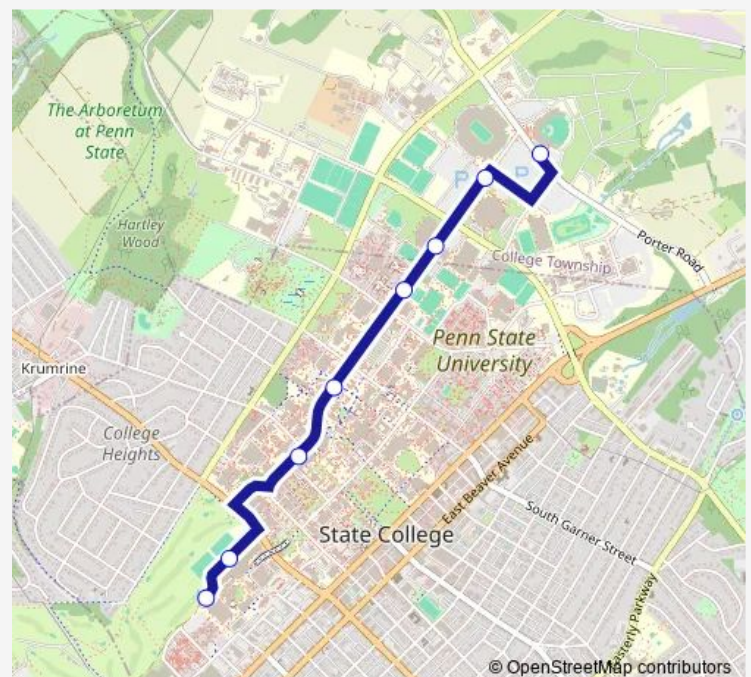

Monday 07:01-21:07

Tuesday 07:01-21:07

Wednesday 07:01-21:07

Thursday 07:01-21:07

Friday 07:01-21:07

Saturday 10:13-21:01

Sunday 12:01-21:01

Route info

Direction: Porter Rd at Medlar Field

Stops: 8

Trip Duration: 0 hour 14 min

RL — Red Link

Direction

West Deck — Porter Rd at Medlar Field

8 stops

[Open route schedule](#)

Route schedule

West Deck — Porter Rd at Medlar Field

Monday	06:45-21:27
Tuesday	06:45-21:27
Wednesday	06:45-21:27
Thursday	06:45-21:27
Friday	06:45-21:27
Saturday	10:00-21:24
Sunday	12:24-21:24

Route info

Direction: West Deck

Stops: 8

Trip Duration: 0 hour 13 min

RL Bus time schedules and route maps are available in an offline PDF at busmaps.com. Use the busmaps.com website to see live bus times, train schedule or subway schedule, and step-by-step directions for all public transit in State College