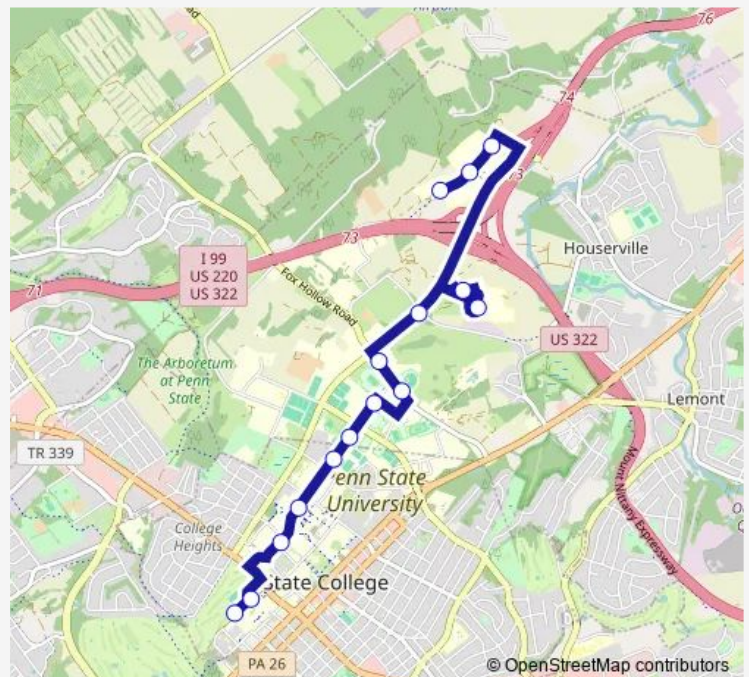

Innovation Blvd at Outreach Building

Park Ave at Orchard Rd Westbound

Porter Rd at Beaver Stadium East

Porter Rd at Jordan East Parking

Curtin Rd at Stadium West Parking Lot

Curtin Rd at the Intramural Building

East Halls at Curtin Hall

Curtin Rd at Visual Arts Building

Pattee Transit Center Westbound

EES Building

West Deck

Route schedule

Innovation Blvd at 331 Bldg — West Deck

Monday	07:12-00:02 ⁺¹
Tuesday	07:12-00:02 ⁺¹
Wednesday	07:12-00:02 ⁺¹
Thursday	07:12-00:02 ⁺¹
Friday	07:12-00:02 ⁺¹
Saturday	09:07-00:57 ⁺¹
Sunday	12:22-21:32

Route info

Direction: Innovation Blvd at 331 Bldg

Stops: 13

Trip Duration: 0 hour 23 min

RL — Red Link

Direction

West Deck — Innovation Blvd at 331 Bldg

15 stops

Saturday 08:40-00:30⁺¹

Sunday 11:55-21:05

Route info

Direction: West Deck

Stops: 15

Trip Duration: 0 hour 22 min

RL Bus time schedules and route maps are available in an offline PDF at busmaps.com. Use the busmaps.com website to see live bus times, train schedule or subway schedule, and step-by-step directions for all public transit in Bellefonte