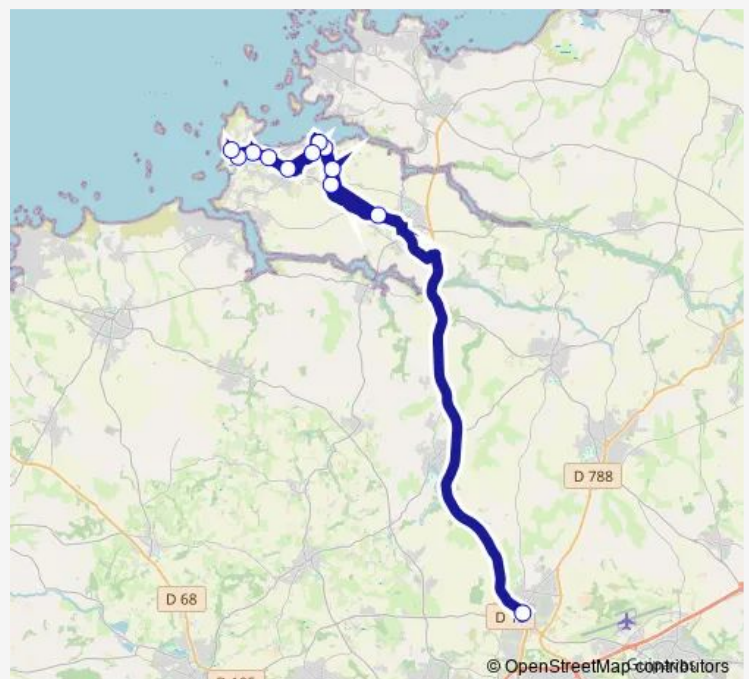

Thursday 12:32-18:24

Friday 12:32-18:24

Saturday 09:44-20:14

Sunday —

Route info

Direction: Place des Fusillés

Stops: 28

Trip Duration: 0 hour 46 min

Direction

Place des Fusillés — Lilia

15 stops

[Open route schedule](#)

Place des Fusillés

Breignou Coz

Le Breignou

La Cité

Friday

—

Saturday

07:04

Sunday

—

Route info

Direction: Sainte Marguerite

Saturday

07:00

Sunday

—

Route info

Direction: Lilia

Stops: 27

Trip Duration: 1 hour 4 min