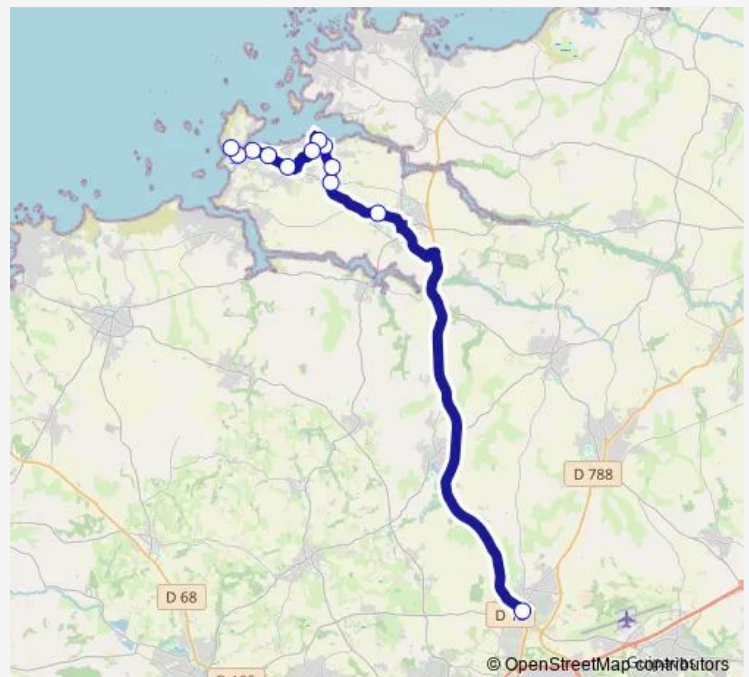

Saturday —

Sunday 11:29-19:14

Route info

Direction: Place des Fusillés

Stops: 12

Trip Duration: 0 hour 46 min

920 Tad — Gouesnou - Plouguerneau

Direction

Lilia — Gare Routière Sncf

27 stops

[Open route schedule](#)

Lilia

Streat al Leach

Camuel

Kerjégu

Lost an Aod

Route info

Direction: Place des Fusillés

Stops: 28

Trip Duration: 0 hour 46 min

Camuel

Streat al Leach

Lilia

Direction

—

Saturday

07:04

Sunday

—

Route info

Direction: Sainte Marguerite

Stops: 18