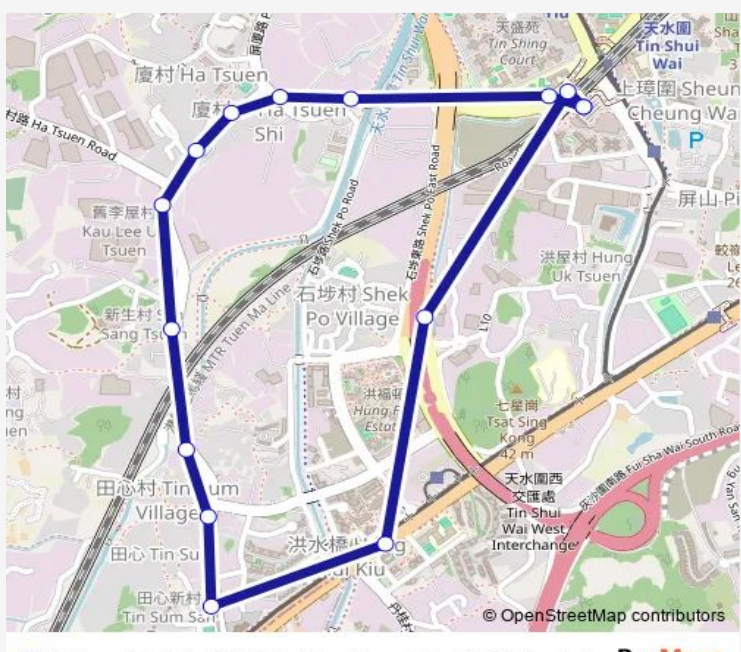

Route schedule

[Ctb] TIN Shui WAI Station - Ping YAN Court[[Kmb] TIN Shui WAI Station BUS Terminus[[Lrtfeeder] TIN Shui WAI Station — [Ctb] TIN Shui WAI Station - Ping YAN Court[[Kmb] TIN Shui WAI Station BUS Terminus[[Lrtfeeder] TIN Shui WAI Station

Monday	06:15
Tuesday	06:15
Wednesday	06:15
Thursday	06:15
Friday	06:15
Saturday	06:15
Sunday	06:15

Route info

Direction: [Ctb] TIN Shui WAI Station - Ping YAN Court[[Kmb] TIN Shui WAI Station BUS Terminus[[Lrtfeeder] TIN Shui WAI Station

Stops: 15

Trip Duration: 0 hour 11 min