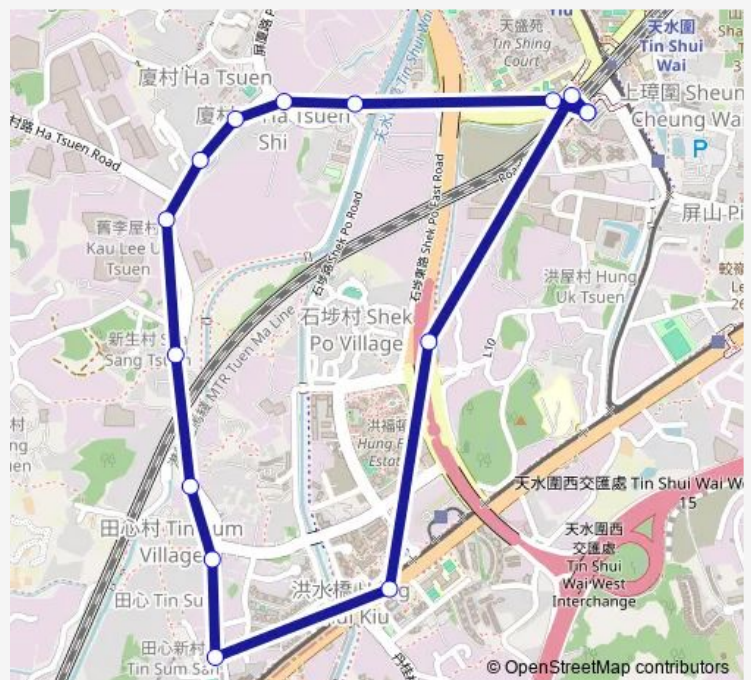

[Kmb] Shek PO Tsuen[[Lrtfeeder] Shek PO Tsuen][Lwb] Shek PO Tsuen

[Ctb] LR Hung Shui KIU Stop, Castle Peak Road[[Kmb] Hung Shui KIU Station][Lrtfeeder] LR Hung Shui KIU Stop][Lwb] Hung Shui KIU Station[[Nlb] Hung Shui KIU LRT Station

[Kmb] Rural Committee[[Lrtfeeder] Rural Committee

[Kmb] TIN Sum[[Lrtfeeder] TIN Sam

[Kmb] SAN LEE UK Tsuen[[Lrtfeeder] SAN LEE UK Tsuen

[Kmb] SAN Sang Tsuen[[Lrtfeeder] SAN Sang Tsuen

[Kmb] LEE UK Tsuen[[Lrtfeeder] LEE UK Tsuen

[Kmb] SAN UK Tsuen[[Lrtfeeder] SAN UK Tsuen

[Kmb] HA Tsuen Shi[[Lrtfeeder] HA Tsuen Shi

[Kmb] HA Tsuen[[Lrtfeeder] HA Tsuen

[Kmb] SHA Chau LEI Tsuen[[Lrtfeeder] SHA Chau LEI Tsuen

[Ctb] TIN Shing Court, Ping HA Road[[Kmb] TIN Shui WAI Station][Lrtfeeder] TIN Shing Court (MTR TIN Shui WAI Station)[Lwb] TIN Shui WAI Station[[Nlb] TIN Shing Court

Route schedule

[Ctb] TIN Shui WAI Station[[Kmb] TIN Shui WAI Station BUS Terminus][Lrtfeeder] TIN Shui WAI Station — [Ctb] TIN Shui WAI Station[[Kmb] TIN Shui WAI Station BUS Terminus][Lrtfeeder] TIN Shui WAI Station

Monday	06:15
Tuesday	06:15
Wednesday	06:15
Thursday	06:15
Friday	06:15
Saturday	06:15
Sunday	06:15

Route info

Direction: [Ctb] TIN Shui WAI Station[[Kmb] TIN Shui WAI Station BUS Terminus][Lrtfeeder] TIN Shui WAI Station

Stops: 15

Trip Duration: 0 hour 12 min