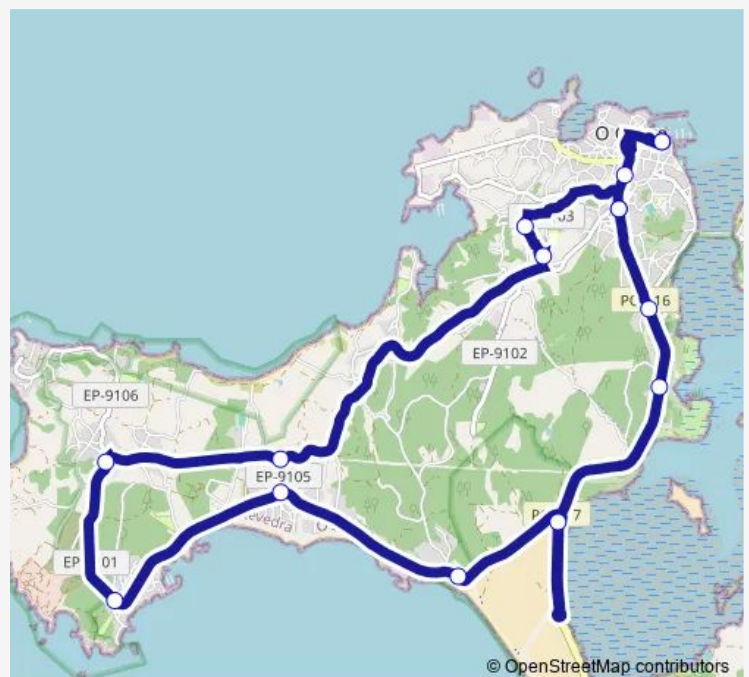

Bus Xg626024 O Grove E.A. - O Grove E.A. por San Vicente del mar y San Vicente del grove

[Go to website](#)

Direction

O Grove E.A. — O Grove E.A.

15 stops

[Open route schedule](#)

O Grove E.A.
Fonte do Galo
Luis A. Mestre - Rúa do S
Cruce Illa da Toxa
Ardia
Cruce S.Vicente do Mar
Sanatorio De la Lanzada
Balea Marítima
San Vicente Do Mar
San Vicente Do Grove
Balea
Campos
Meloxo
Luis A. Mestre - Rúa do S
O Grove E.A.

Route schedule

O Grove E.A. — O Grove E.A.

Monday	06:00-20:30
Tuesday	06:00-20:30
Wednesday	06:00-20:30
Thursday	06:00-20:30
Friday	06:00-20:30
Saturday	09:00-20:30
Sunday	09:00-20:30

Route info

Direction: O Grove E.A.

Stops: 15

Trip Duration: 0 hour 31 min

■ Xg626024 — O Grove E.A. - O Grove E.A. por San Vicente del mar y San Vicente del grove

Xg626024 Bus time schedules and route maps are available in an offline PDF at busmaps.com. Use the busmaps.com website to see live bus times, train schedule or subway schedule, and step-by-step directions for all public transit in Cambados