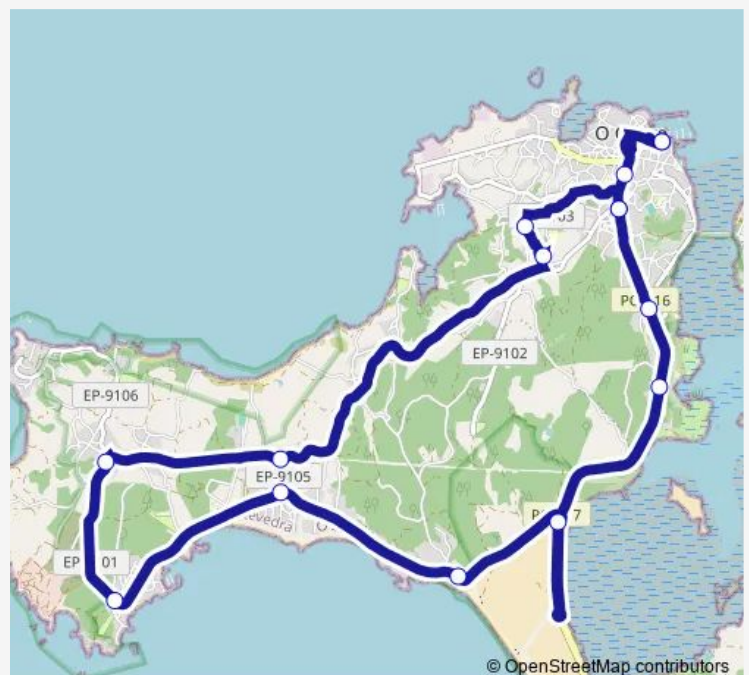

### Direction

O Grove E.A. — O Grove E.A.

15 stops

[Open route schedule](#)

O Grove E.A.

Fonte do Galo

Luis A. Mestre - Rúa do S

Cruce Illa da Toxa

Ardia

Cruce S.Vicente do Mar

Sanatorio De la Lanzada

Balea Marítima

San Vicente Do Mar

San Vicente Do Grove

Balea

Campos

### Route schedule

O Grove E.A. — O Grove E.A.

Monday 06:00-20:30

Tuesday 06:00-20:30

Wednesday 06:00-20:30

Thursday 06:00-20:30

Friday 06:00-20:30

Saturday 09:00-20:30

### Route info

Direction: O Grove E.A.

Stops: 15

Trip Duration: 0 hour 31 min

■ XG626024 — O Grove E.A. - O Grove E.A. por San Vicente del mar y San Vicente del grove

XG626024 Bus time schedules and route maps are available in an offline PDF at [busmaps.com](https://busmaps.com). Use the [busmaps.com](https://busmaps.com) website to see live bus times, train schedule or subway schedule, and step-by-step directions for all public transit in Cambados