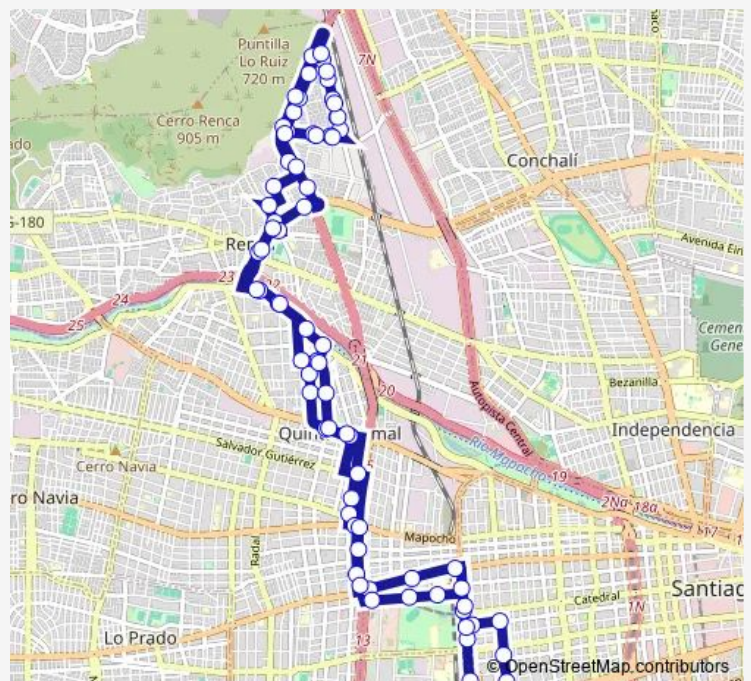

Monday 00:00

Tuesday 00:00

Wednesday 00:00

Thursday 00:00

Friday 00:00

Saturday 00:00

Sunday 00:00

**Route info**

Direction: Pb1854-Fresia / esq. Los Cunches

Stops: 75

Trip Duration: 1 hour 5 min

**B28 — Huamachuco - (M) Estacion Central**

Pj1752-Costanera Sur / esq. Meza Bell

Pj1753-Costanera Sur / esq. Miguel de Atero