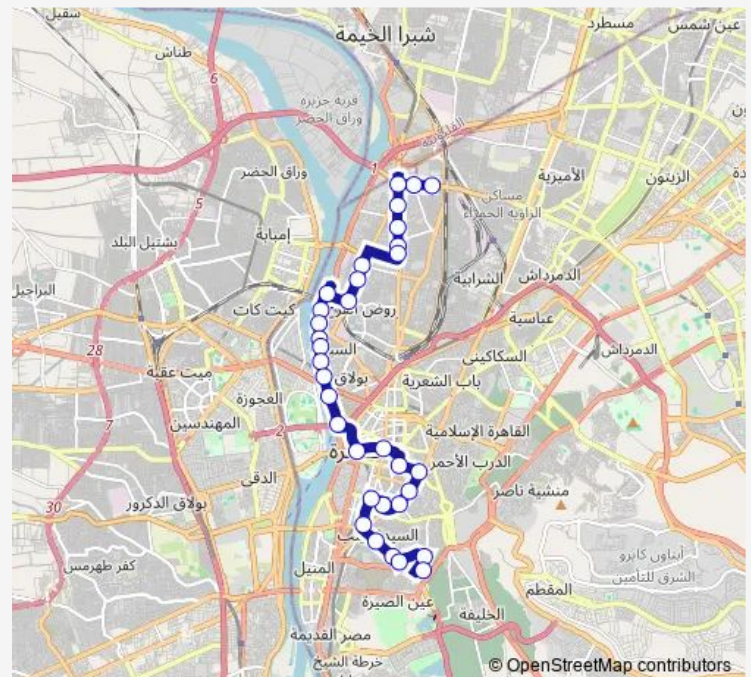

Abd Al Moneim Riad

Tahrir Square

Noubar St.

Route schedule

Al Sahel Youth Center — Al Sayeda Nafeesa

Monday	10:00
Tuesday	10:00
Wednesday	10:00
Thursday	10:00
Friday	10:00
Saturday	10:00
Sunday	10:00

Route info

Direction: Al Sahel Youth Center

Stops: 33

Trip Duration: 1 hour 9 min

CTA 114-1060 — Abou Wafya - Al Sayeda Nafeesa

BusMaps

Abdeen

Ahmed Maher Teaching Hospital

Al Tawheed Wal Nour (Al Sayeda Zeinab)

Monday 10:00

Tuesday 10:00

Wednesday 10:00

Thursday 10:00

Friday 10:00

Saturday 10:00

Sunday 10:00

Route info

Direction: Al Sayeda Nafeesa

Stops: 31

Trip Duration: 1 hour 0 min

Saint Teresa Metro

Al Safwa Hospital (Shubra)

Al Khalafawy Square

Khalafawi Square

Al Sahel Youth Center