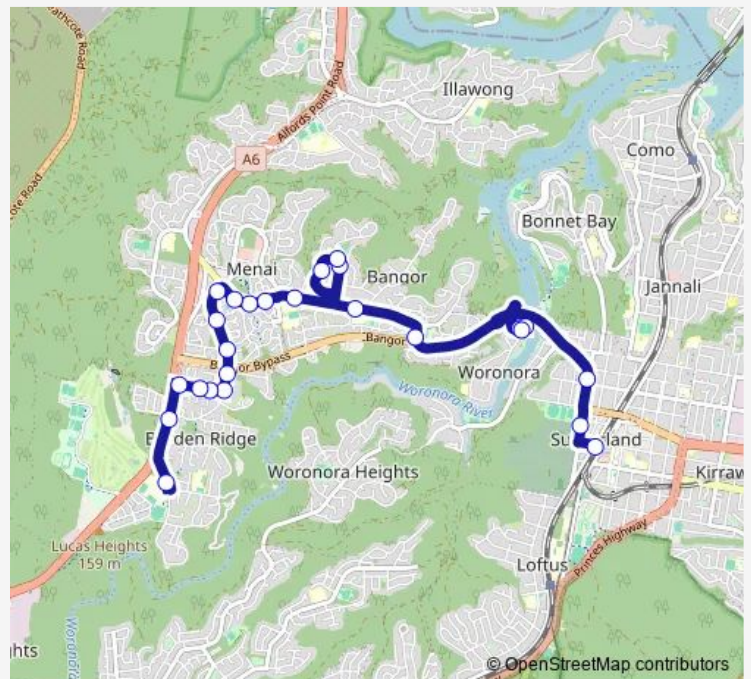

School Bus S039 Sutherland Station to Lucas Heights Community School

[Go to website](#)

Direction

Sutherland Station, Stand A — Lucas Heights Community School

25 stops

[Open route schedule](#)

- Sutherland Station, Stand A
- Woronora Memorial Park, Linden St
- Linden St After Leonay St
- Woronora Village Tourist Park, Menai Rd
- Woronora Village Tourist Park, Menai Rd
- Menai Rd Opp Woronora Village Tourist Park
- Akuna Av Opp Akuna Oval
- Menai Rd At Dandarbong Av
- Inaburra School, Billa Rd
- Billa Rd At Bodalla Cres
- Inaburra School, Bodalla Cres
- Aquinas Catholic College, Menai Rd
- Menai Rd After Forestgrove Dr
- Parc Menai Footbridge S, Menai Rd
- Menai Rd Before Carter Rd
- Carter Rd Opp Menai Central Shopping Plaza
- Carter Rd Opp Nicolson Cct
- Carter Rd Opp Bishop Rd
- Australia Rd At Barden Rd
- Australia Rd Opp Marsden Rd

Route schedule

Sutherland Station, Stand A — Lucas Heights Community School

Monday	07:50
Tuesday	07:50
Wednesday	07:50
Thursday	07:50
Friday	07:50
Saturday	—
Sunday	—

Route info

Direction: Sutherland Station, Stand A

Stops: 25

Trip Duration: 0 hour 35 min

S039 — Sutherland Station to Lucas Heights Community School **BusMaps**

Marsden Rd At Bella Pl

Marsden Rd At Caley Pl

Marsden Rd At Old Illawarra Rd

Old Illawarra Rd After Australia Rd

Lucas Heights Community School

S039 School Bus time schedules and route maps are available in an offline PDF at busmaps.com. Use the busmaps.com website to see live bus times, train schedule or subway schedule, and step-by-step directions for all public transit in Liverpool