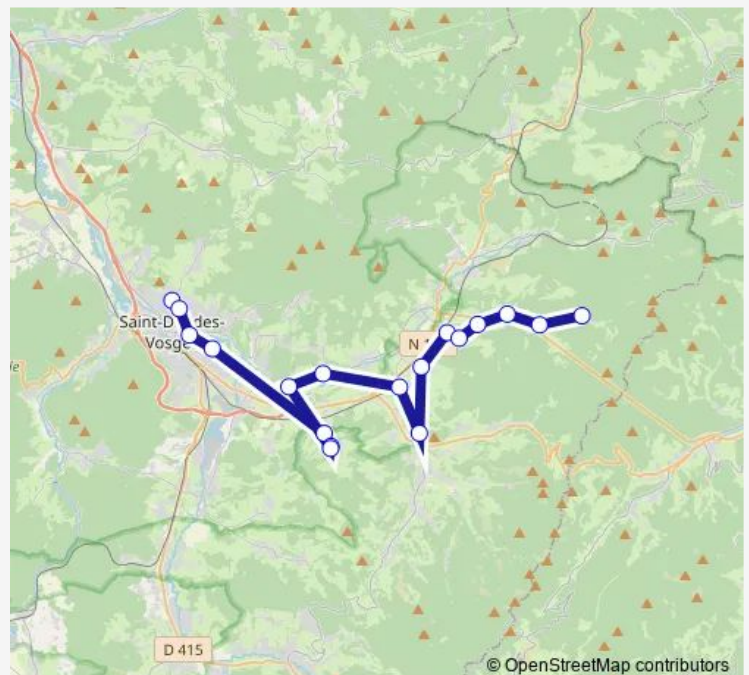

### Route schedule

ST DIE College Vautrin Lud — Lusse Les 3 Maisons

Monday 17:40

Tuesday 17:40

Wednesday 17:40

Thursday 17:40

Friday 17:40

Saturday —

### Route info

Direction: ST DIE College Vautrin Lud

Stops: 18

Trip Duration: 1 hour 18 min

## Route info

Direction: Lusse Les 3 Maisons

Stops: 15

Trip Duration: 0 hour 45 min

**Direction**

ST DIE College Vautrin Lud — Lusse Les 3 Maisons

18 stops

[Open route schedule](#)