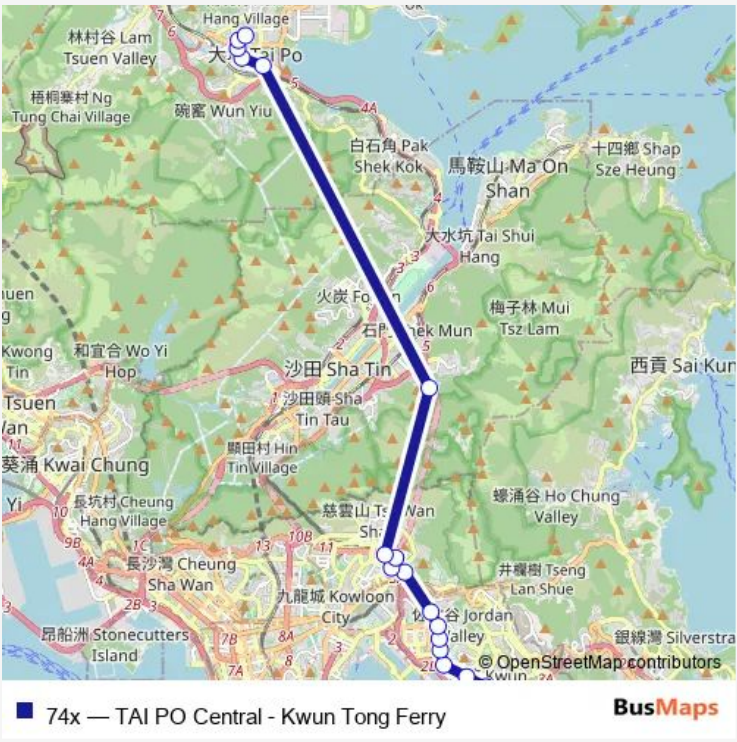

20 stops

[Open route schedule](#)

- [Kmb] Kwun Tong Ferry
- [Kmb] King YIP Street
- [Ctb] Shing YIP Street Rest Garden, CHA KWO Ling Road[[Kmb] Shing YIP Street Rest Garden
- [Kmb] APM Millennium City 5[Xb] APM Millennium City 5 Access Road
- [Ctb] Millennium City, Kwun Tong Road[[Kmb] Kwun Tong BBI - Millennium City
- [Ctb] Ting FU Street, Kwun Tong Road[[Kmb] Ting FU Street, Kwun Tong
- [Ctb] Lower Ngau TAU KOK Estate, Kwun Tong Road[[Kmb] Lower Ngau TAU KOK Estate
- [Kmb] Telford Gardens
- [Ctb] Kowloon BAY Station, Kwun Tong Road[[Kmb] Kowloon BAY Station
- [Kmb] KAI TAI Court
- [Kmb] Ngau CHI WAI BBI - Hung Ngok House
- [Ctb] KAI Cheung Court[[Kmb] KAI Cheung Court
- [Ctb] CHI LIN Nunnery, Fung TAK Road[[Kmb] CHI LIN Nunnery
- [Kmb+Ctb] Diamond Hill Station BUS Terminus/
Diamond Hill Station[[Kmb] Diamond Hill Station BUS Terminus
- [Ctb] Tate'S Cairn Tunnel BUS-BUS Interchange[[Kmb+Ctb] Tate'S Cairn Tunnel/
Tate'S Cairn Tunnel BUS-BUS Interchange[[Kmb] Tate'S Cairn Tunnel

Route schedule

[Kmb] Kwun Tong Ferry — [Kmb+Ctb] TAI PO Central BUS Terminus/
Tai PO Centre[[Kmb] TAI PO Central BUS Terminus][Lwb] TAI PO Central BUS Terminus

Monday	05:40-23:00
Tuesday	05:40-23:00
Wednesday	05:40-23:00
Thursday	05:40-23:00
Friday	05:40-23:00
Saturday	05:40-24:00
Sunday	05:40-23:20

Route info

Direction: [Kmb] Kwun Tong Ferry

Stops: 20

Trip Duration: 0 hour 55 min

[Ctb] Kwong FUK Estate, TAI PO Road|[Kmb+Ctb] Kwong FUK Estate/
Kwong FUK Estate, TAI PO Road|[Kmb] Kwong FUK Estate|[Lwb] Kwong FUK Estate

Direction: [Kmb+Ctb] TAI PO Central BUS Terminus/
Tai PO Centre|[Kmb] TAI PO Central BUS Terminus|[Lwb] TAI PO Central BUS Terminus

Stops: 17

Trip Duration: 0 hour 55 min

[Kmb+Ctb] Kwun Tong BBI - Kwun Tong Town Centre/
Kwun Tong Town Centre, Kwun Tong Road[[Kmb]
Kwun Tong BBI - Kwun Tong Town Centre