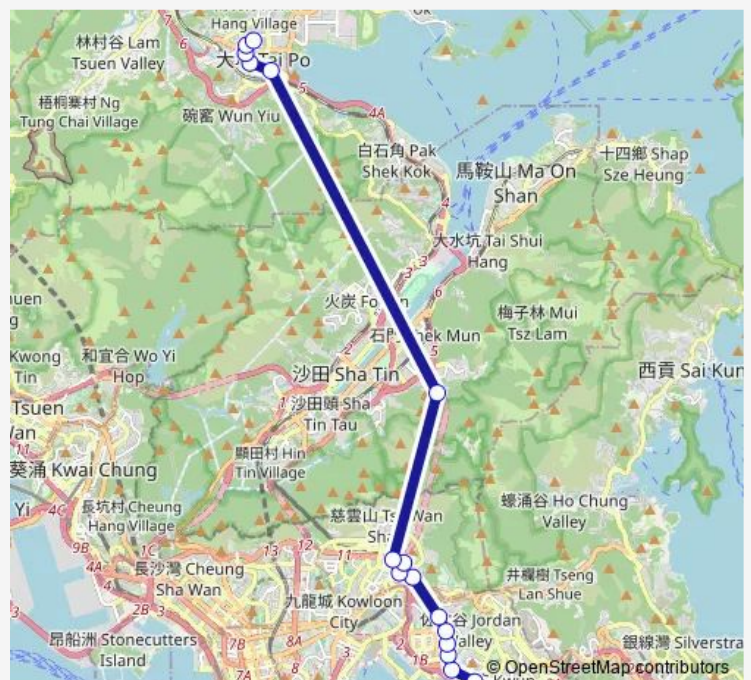

Monday 05:40-23:00

Tuesday 05:40-23:00

Wednesday 05:40-23:00

Thursday 05:40-23:00

Friday 05:40-23:00

Saturday 05:40-24:00

Sunday 05:40-23:20

Route info

Direction: [Kmb] Kwun Tong Ferry

Stops: 20

Trip Duration: 0 hour 45 min

74X — TAI PO Central - Kwun Tong Ferry

[Ctb] Tate'S Cairn Tunnel BUS-BUS Inter-
change[[Kmb+Ctb] Tate'S Cairn Tunnel/
Tate'S Cairn
Tunnel Toll Plaza[[Kmb] Tate'S Cairn Tunnel