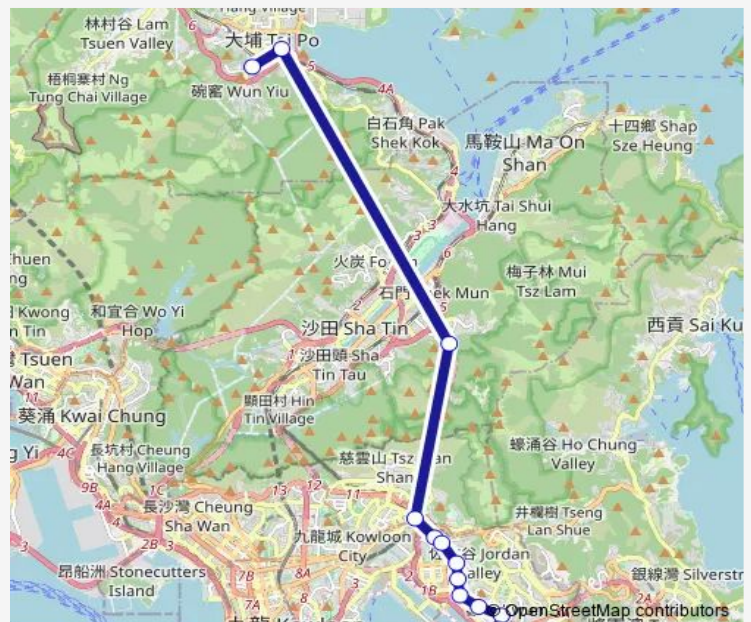

Route schedule

[Ctb] Kwong FUK Estate, TAI PO Road[[Kmb+Ctb] Kwong FUK Estate/
Kwong FUK Estate, TAI PO Road[[Kmb] Kwong FUK Estate][Lwb] Kwong FUK Estate — [Kmb] Kwun Tong Ferry

Monday	07:30-08:10
Tuesday	07:30-08:10
Wednesday	07:30-08:10
Thursday	07:30-08:10
Friday	07:30-08:10
Saturday	07:30-08:10
Sunday	—

Route info

Direction: [Ctb] Kwong FUK Estate, TAI PO Road[[Kmb+Ctb] Kwong FUK Estate/
Kwong FUK Estate, TAI PO Road[[Kmb] Kwong FUK Estate][Lwb] Kwong FUK Estate

Stops: 13

Trip Duration: 0 hour 51 min

74X — Kwong FUK Estate - Kwun Tong Ferry