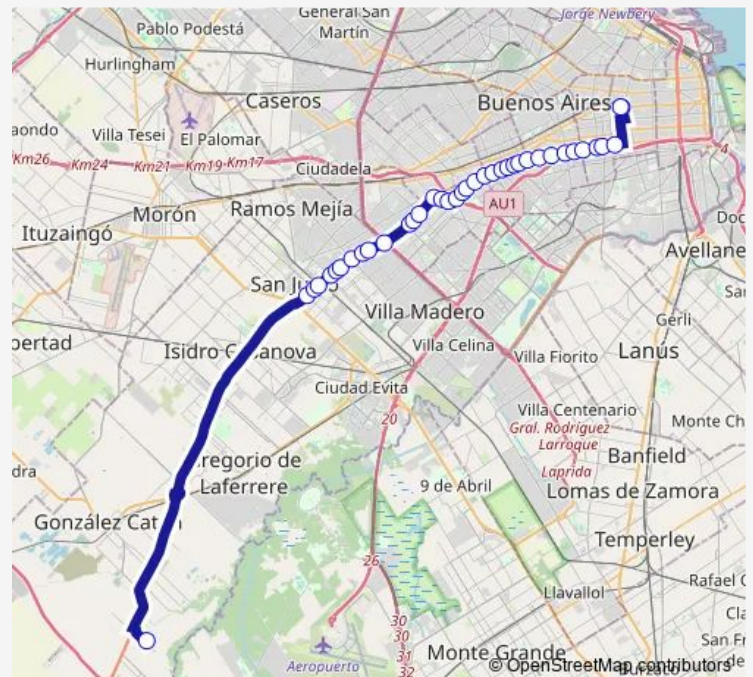

Bus 88J Jnamba088

[Go to website](#)

Direction

Cañada de Gomez y Comercio — 2947 Rivadavia Av.

38 stops

[Open route schedule](#)

Cañada de Gomez y Comercio

Metrobus Doctor Ignacio Arieta

4102 Directorio Av.

4016 Directorio Av.

3722 Directorio Av.

Route schedule

Cañada de Gomez y Comercio — 2947 Rivadavia Av.

Monday 00:24-23:45

Tuesday 00:24-23:45

Wednesday 00:24-23:45

Thursday 00:24-23:45

Friday 00:24-23:45

Saturday 00:24-23:45

Sunday 00:24-23:45

Route info

Direction: Cañada de Gomez y Comercio

Stops: 38

Trip Duration: 1 hour 20 min